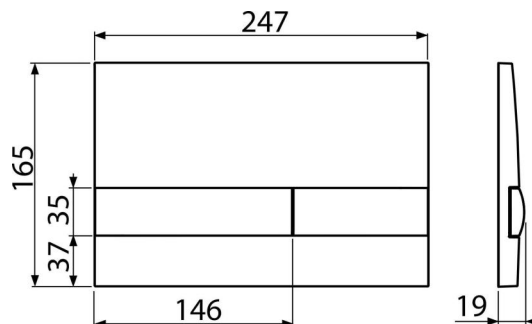

M1718

Flush plate for pre-wall installation systems, black-polished

Application

For pre-wall installation systems and concealed WC cisterns

Features

- Double-acting mechanical flushing
- Compatible for all pre-wall installation systems and cisterns for building into solid walls Alca
- Material: plastic
- The possibility of combining different colors of the base plate and flush plates
- Surface finish: black

Scope of supply

- Template for correct flush plate setup
- Flushing mechanism screws 2 pcs
- Flush plate
- Fixing frame of the flush plate
- Threaded frame clamp 2 pcs

Order number, Logistic information

Code	EAN	Weight (piece | packing | palett)	Dimensions (piece | packing)	Quantity (packing | palett)
M1718	8595580531973	0,37 | 9,29 | - kg	250x36x170 | 595x245x395 mm	25 | - pc

Warranty 2/2 years *   Customs code 39269097

Technical specifications

- Operating force < 20