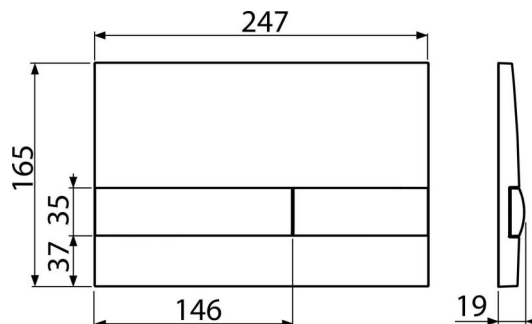

M1718

Flush plate for pre-wall installation systems, black-polished

Application

For pre-wall installation systems and concealed WC cisterns

Features

- Double-acting mechanical flushing
- Compatible for all pre-wall installation systems and cisterns for building into solid walls Alca
- Material: plastic
- The possibility of combining different colors of the base plate and flush plates
- Surface finish: black

Scope of supply

- Template for correct flush plate setup
- Flushing mechanism screws 2 pcs
- Flush plate
- Fixing frame of the flush plate
- Threaded frame clamp 2 pcs

Order number, Logistic information

Code	EAN	Weight (piece | packing | palett)	Dimensions (piece | packing)	Quantity (packing | palett)
M1718	8595580531973	0,37 | 9,29 | - kg	250x36x170 | 595x245x395 mm	25 | - pc

Warranty

2/2 years *

Technical specifications

- Operating force < 20