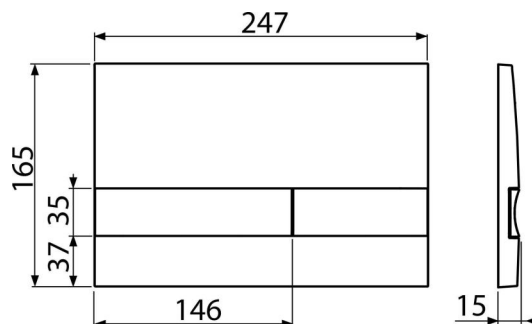

M1722

Flush plate for pre-wall installation systems, chrome-matt

Application

For pre-wall installation systems and concealed WC cisterns

Features

- Double-acting mechanical flushing
- Compatible for all pre-wall installation systems and cisterns for building into solid walls Alca
- Material: plastic
- The possibility of combining different colors of the base plate and flush plates
- Surface finish: chrome-matt

Scope of supply

- Template for correct flush plate setup
- Flushing mechanism screws 2 pcs
- Flush plate
- Fixing frame of the flush plate
- Threaded frame clamp 2 pcs

Order number, Logistic information

Code	EAN	Weight (piece | packing | palett)	Dimensions (piece | packing)	Quantity (packing | palett)
M1722	8595580532017	0,40 | 10,02 | 300,6 kg	250x40x175 | 595x245x395 mm	25 | 700 pcs

Warranty

2/2 years *

Technical specifications

- Operating force < 20 N