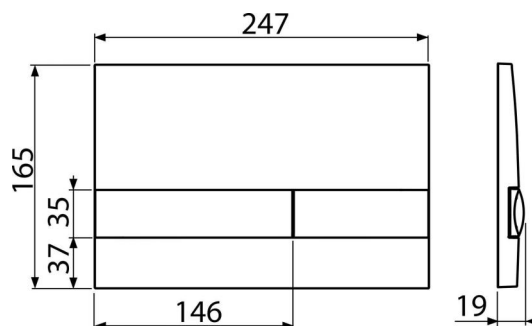

M1732

Flush plate for pre-wall installation systems, chrome-matt

Application

For pre-wall installation systems and concealed WC cisterns

Features

- Double-acting mechanical flushing
- Compatible for all pre-wall installation systems and cisterns for building into solid walls Alca
- Material: plastic
- The possibility of combining different colors of the base plate and flush plates
- Surface finish: chrome-matt

Scope of supply

- Flush plate
- Fixing frame of the flush plate
- Threaded frame clamp 2 pcs

Order number, Logistic information

Code	EAN	Weight (piece | packing | palett)	Dimensions (piece | packing)	Quantity (packing | palett)
M1732	8595580532079	0,40 | 10,04 | - kg	250x36x170 | 595x495x245 mm	25 | - pc

Warranty

2/2 years *

Technical specifications

- Operating force < 20 N