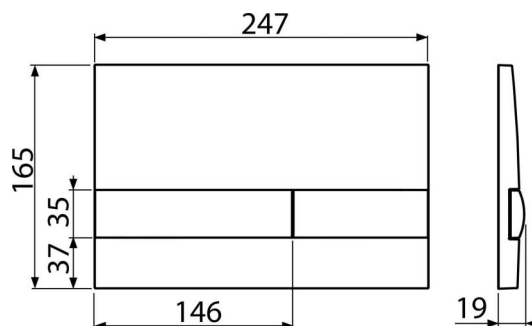

M1741

Flush plate for pre-wall installation systems, chrome-polished

Application

For pre-wall installation systems and concealed WC cisterns

Features

- Double-acting mechanical flushing
- Compatible for all pre-wall installation systems and cisterns for building into solid walls Alca
- Material: plastic
- The possibility of combining different colors of the base plate and flush plates
- Surface finish: chrome-polished

Scope of supply

- Template for correct flush plate setup
- Flushing mechanism screws 2 pcs
- Flush plate
- Fixing frame of the flush plate
- Threaded frame clamp 2 pcs

Order number, Logistic information

Code	EAN	Weight (piece | packing | palett)	Dimensions (piece | packing)	Quantity (packing | palett)
M1741	8595580532116	0,40 | 9,99 | 299,8 kg	250x40x175 | 595x245x395 mm	25 | 700 pcs

Warranty

2/2 years *

Technical specifications

- Operating force < 20 N