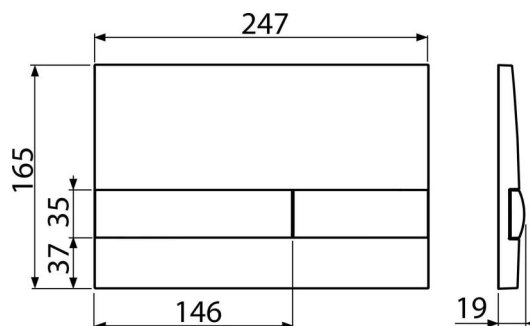

M1741

Flush plate for pre-wall installation systems, chrome-polished

Application

For pre-wall installation systems and concealed WC cisterns

Features

- Double-acting mechanical flushing
- Compatible for all pre-wall installation systems and cisterns for building into solid walls Alca
- Material: plastic
- The possibility of combining different colors of the base plate and flush plates
- Surface finish: chrome-polished

Scope of supply

- Template for correct flush plate setup
- Flushing mechanism screws 2 pcs
- Flush plate
- Fixing frame of the flush plate
- Threaded frame clamp 2 pcs

Order number, Logistic information

Code	EAN	Weight (piece | packing | palett)	Dimensions (piece | packing)	Quantity (packing | palett)
M1741	8595580532116	0,40 | 9,99 | 299,8 kg	250x40x175 | 595x245x395 mm	25 | 700 pcs

Warranty

2/2 years *

Technical specifications

- Operating force < 20 N