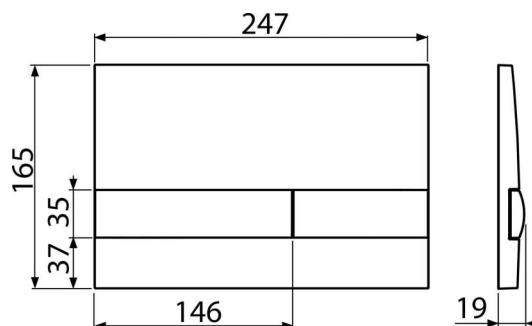

M1743

Flush plate for pre-wall installation systems, chrome-polished/matt

Application

For pre-wall installation systems and concealed WC cisterns

Features

- Double-acting mechanical flushing
- Compatible for all pre-wall installation systems and cisterns for building into solid walls Alca
- Material: plastic
- The possibility of combining different colors of the base plate and flush plates
- Surface finish: chrome-polished/matt

Scope of supply

- Flush plate
- Fixing frame of the flush plate
- Threaded frame clamp 2 pcs

Order number, Logistic information

Code	EAN	Weight (piece | packing | palett)	Dimensions (piece | packing)	Quantity (packing | palett)
M1743	8595580532161	0,40 | 9,99 | - kg	250x36x170 | 595x395x245 mm	25 | - pc

Warranty

2/2 years *

Technical specifications

- Operating force < 20