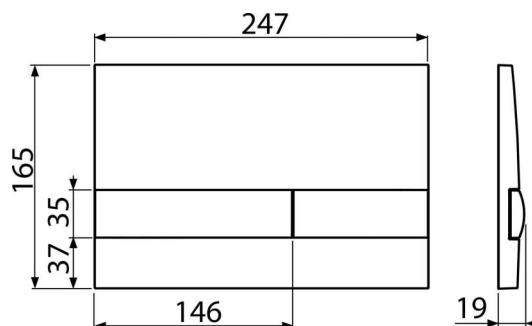

M1713

Flush plate for pre-wall installation systems, chrome-polished/matt

Application

For pre-wall installation systems and concealed WC cisterns

Features

- Double-acting mechanical flushing
- Compatible for all pre-wall installation systems and cisterns for building into solid walls Alca
- Material: plastic
- The possibility of combining different colors of the base plate and flush plates
- Surface finish: chrome-polished/matt

Scope of supply

- Template for correct flush plate setup
- Flushing mechanism screws 2 pcs
- Flush plate
- Fixing frame of the flush plate
- Threaded frame clamp 2 pcs

Order number, Logistic information

Code	EAN	Weight (piece | packing | palett)	Dimensions (piece | packing)	Quantity (packing | palett)
M1713	8595580532178	0,40 | 10,02 | - kg	250x36x170 | 595x395x245 mm	25 | - pc

Warranty

2/2 years *

Technical specifications

- Operating force < 20 N