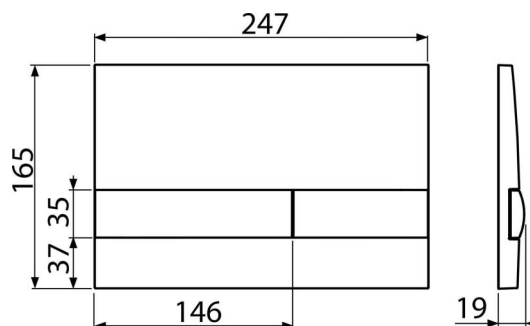

M1710-8

Flush plate for pre-wall installation systems, white-polished/black-polished

Application

For pre-wall installation systems and concealed WC cisterns

Features

- Double-acting mechanical flushing
- Compatible for all pre-wall installation systems and cisterns for building into solid walls Alca
- Material: plastic
- The possibility of combining different colors of the base plate and flush plates
- Surface finish: white/black

Code	EAN	Weight (piece packing palett)	Dimensions (piece packing)	Quantity (packing palett)
M1710-8	8595580532192	0,37 9,36 282,1 kg	250x36x170 595x395x245 mm	25 700 pcs

Warranty

2/2 years *

Technical specifications