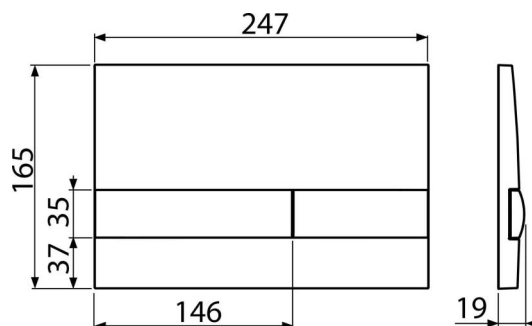

M1712-8

Flush plate for pre-wall installation systems, chrome-matt/black-polished

Application

For pre-wall installation systems and concealed WC cisterns

Features

- Double-acting mechanical flushing
- Compatible for all pre-wall installation systems and cisterns for building into solid walls Alca
- Material: plastic
- The possibility of combining different colors of the base plate and flush plates
- Surface finish: chrome-matt/black

Scope of supply

- Flush plate
- Fixing frame of the flush plate
- Threaded frame clamp 2 pcs

Order number, Logistic information

Code	EAN	Weight (piece packing palett)	Dimensions (piece packing)	Quantity (packing palett)
M1712-8	8595580532215	0,40 10,09 - kg	250x36x170 595x395x245 mm	25 - pc