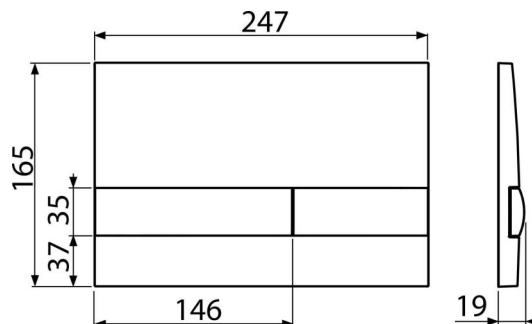

M1712-8

Flush plate for pre-wall installation systems, chrome-matt/black-polished

Application

For pre-wall installation systems and concealed WC cisterns

Features

- Double-acting mechanical flushing
- Compatible for all pre-wall installation systems and cisterns for building into solid walls Alca
- Material: plastic
- The possibility of combining different colors of the base plate and flush plates
- Surface finish: chrome-matt/black

Scope of supply

- Flush plate
- Fixing frame of the flush plate
- Threaded frame clamp 2 pcs

Order number, Logistic information

Code	EAN	Weight (piece packing palett)	Dimensions (piece packing)	Quantity (packing palett)
M1712-8	8595580532215	0,40 10,09 - kg	250x36x170 595x395x245 mm	25 - pc