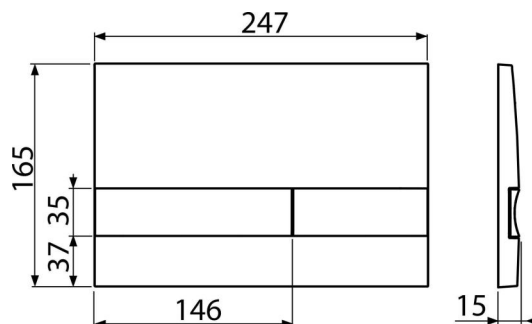

M1728-5

Flush plate for pre-wall installation systems, black-polished/gold-polished

Application

For pre-wall installation systems and concealed WC cisterns

Features

- Double-acting mechanical flushing
- Compatible for all pre-wall installation systems and cisterns for building into solid walls Alca
- Material: plastic
- The possibility of combining different colors of the base plate and flush plates
- Surface finish: black/gold

Scope of supply

- Flush plate
- Fixing frame of the flush plate
- Threaded frame clamp 2 pcs

Order number, Logistic information

Code	EAN	Weight (piece packing palett)	Dimensions (piece packing)	Quantity (packing palett)
M1728-5	8595580532239	0,37 9,22 - kg	250x36x170 595x395x245 mm	25 - pc