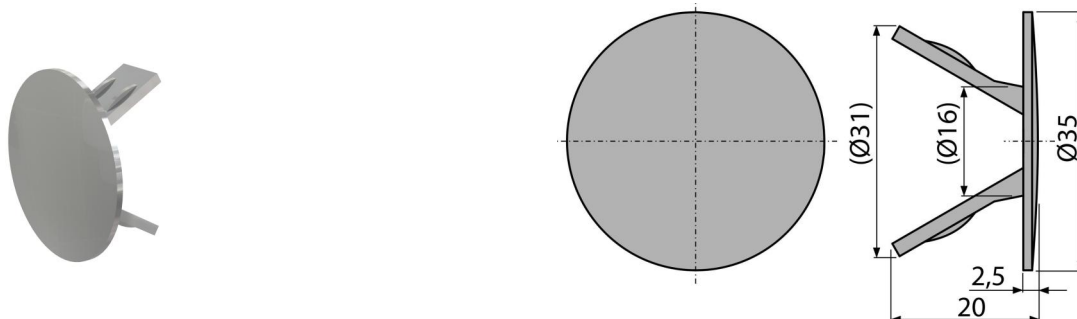

N0020-ND

End cap chrome

Application

For flushing tanks intended for blind plugging the water inlet

Features

- Color: chrome

Scope of supply

- End-piece

Order number, Logistic information

Code	EAN	Weight (piece packing palett)	Dimensions (piece packing)	Quantity (packing palett)
N0020-ND	8595580533878	0,0032 0,0032 - kg	150×20×120 - mm	1 - pc

Warranty

2/2 years *