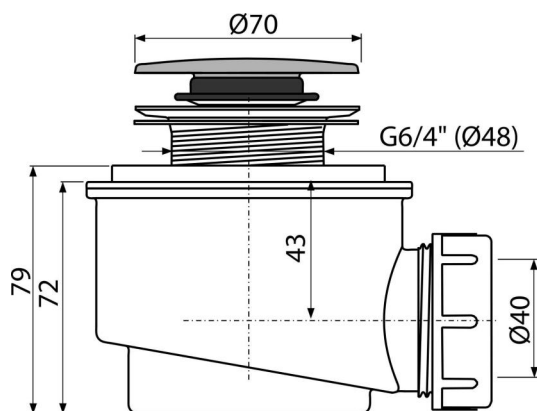

A466-50

Shower waste and trap CLICK/CLACK, chrome

Application

To drain the water from the shower trays
For shower trays with a drain outlet Ø52 mm

Features

- Material: polypropylene, thermally and chemically resistant, longitudinally welded
- Waste can be connected using elbow A52
- Self-cleaning design of trap
- Building height 79 mm
- Closing waste by CLICK/CLACK

Scope of supply

- Assembly kit
- Chrome-plated plastic plug
- Waste and trap body

Order number, Logistic information

Code	EAN		Weight (piece packing palett)	Dimensions (piece packing)	Quantity (packing palett)
A466-50	8595580536091	50 mm	0,27 8,00 243,9 kg	120×100×140 590×240×390 mm	30 840 pcs

Warranty
2/3 years *

Norms
EN 274

Technical specifications

- Flow rate 47 l/min
- Thermal resistance 95 °C
- Odour trap 50 mm