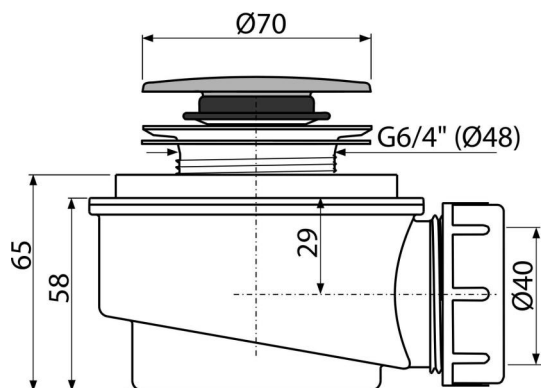

A476

Shower waste set CLICK/CLACK, chrome

Application

To drain the water from the shower trays
For shower trays without overflow
For shower trays with a drain outlet Ø50 mm

Features

- Material: polypropylene, thermally and chemically resistant, longitudinally welded
- Waste can be connected using elbow A52
- Self-cleaning design of trap
- Reduced installation height 65 mm
- Closing waste by CLICK/CLACK

Scope of supply

- Assembly kit
- Chrome-plated plastic plug
- Waste and trap body

Order number, Logistic information

Code	EAN	Weight (piece | packing | palett)	Dimensions (piece | packing)	Quantity (packing | palett)
A476	8595580536107	0,24 | 7,13 | 219,8 kg	120×100×110 | 590×240×390 mm	30 | 840 pcs

Warranty

2/3 years *

Norms

EN 274

Technical specifications

- Flow rate 52 l/min
- Thermal resistance 95 °C
- Odour trap 35 mm