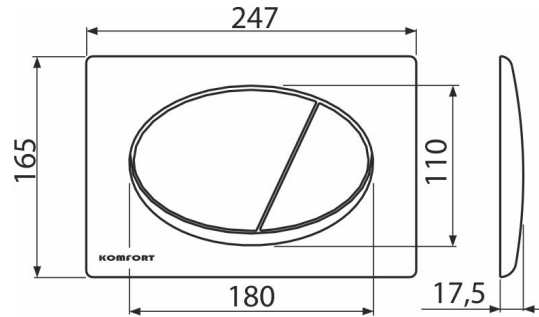

C70

Flush plate for pre-wall installation systems, white

Application

For pre-wall installation systems and concealed WC cisterns

Features

- Double-acting mechanical flushing
- Compatible for all pre-wall installation systems and cisterns for building into solid walls Alca
- Material: plastic
- Surface finish: white

Scope of supply

- Template for correct flush plate setup
- Flushing mechanism screw 2 pcs
- Flush plate
- Fixing frame of the flush plate
- Threaded frame clamp 2 pcs

Order number, Logistic information

Code	EAN	Weight (piece packing palett)	Dimensions (piece packing)	Quantity (packing palett)
C70	8595580537616	0,42 10,55 315,4 kg	250×40×175 595×245×395 mm	25 700 pcs