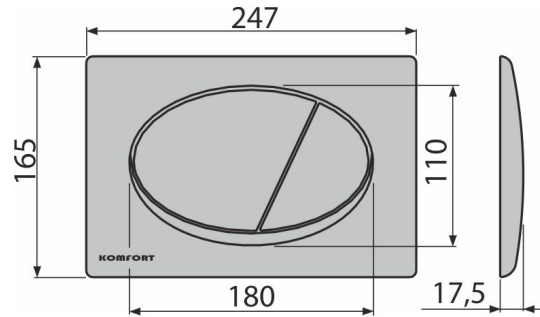

C72

Flush plate for pre-wall installation systems, chrome-matt

Application

For pre-wall installation systems and concealed WC cisterns

Features

- Double-acting mechanical flushing
- Compatible for all pre-wall installation systems and cisterns for building into solid walls Alca
- Material: plastic
- Finish: chrome-matt

Scope of supply

- Template for correct flush plate setup
- Flushing mechanism screw 2 pcs
- Flush plate
- Fixing frame of the flush plate
- Threaded frame clamp 2 pcs

Order number, Logistic information

Code	EAN	Weight (piece | packing | palett)	Dimensions (piece | packing)	Quantity (packing | palett)
C72	8595580537630	0,43 | 10,65 | 318,2 kg	250x40x175 | 595x245x395 mm	25 | 700 pcs

Warranty 2/2 years
Customs code 39269097

1. ### Technical specifications
2. Operating force < 20 N