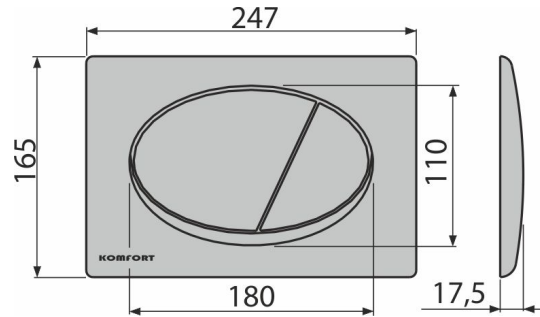

C72

Flush plate for pre-wall installation systems, chrome-matt

Application

For pre-wall installation systems and concealed WC cisterns

Features

- Double-acting mechanical flushing
- Compatible for all pre-wall installation systems and cisterns for building into solid walls Alca
- Material: plastic
- Finish: chrome-matt

Scope of supply

- Template for correct flush plate setup
- Flushing mechanism screw 2 pcs
- Flush plate
- Fixing frame of the flush plate
- Threaded frame clamp 2 pcs

Order number, Logistic information

Code	EAN	Weight (piece packing palett)	Dimensions (piece packing)	Quantity (packing palett)
C72	8595580537630	0,43 10,65 318,2 kg	250×40×175 595×245×395 mm	25 700 pcs