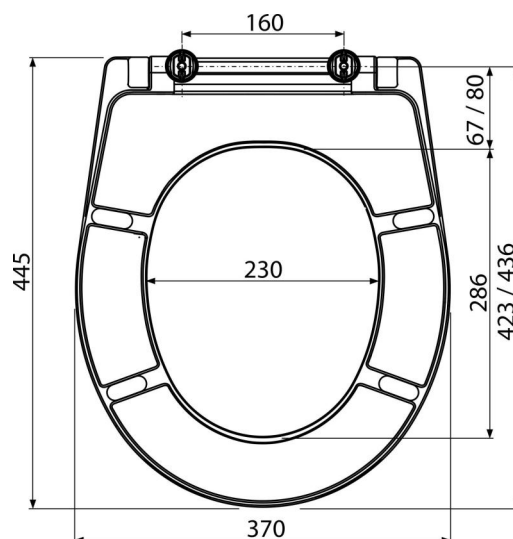

## WC seat Duroplast

### Order number, Logistic information

Code	EAN	Weight (piece   packing   palett)	Dimensions (piece   packing)	Quantity (packing   palett)
A601	8595580537753	2,16   10,81   279,4 kg	375x462x57   475x385x295 mm	5   120 pcs