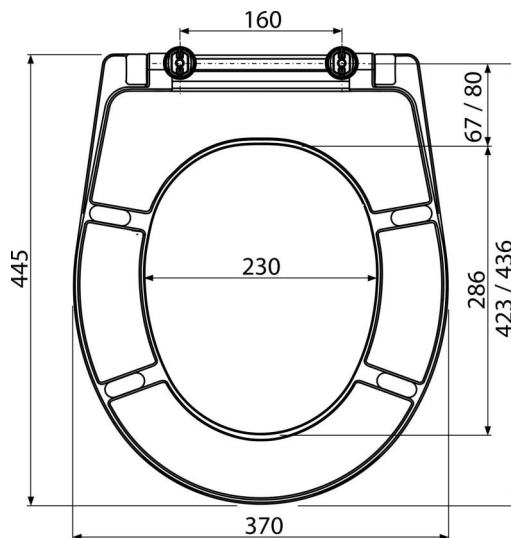

A601

WC seat Duroplast

Application

For toilet bowls according to the compatibility table

Features

- Colour-stable material
- Color: white
- Full metal hinges
- Material: duroplast with antibacterial properties (achieved via silver compounds)
- Simple clamping system for quick and easy installation

Scope of supply

- Hinges P096
- WC seat

Order number, Logistic information

Code	EAN	Weight (piece packing palett)	Dimensions (piece packing)	Quantity (packing palett)
A601	8595580537753	2,16 10,81 279,4 kg	375x462x57 475x385x295 mm	5 120 pcs