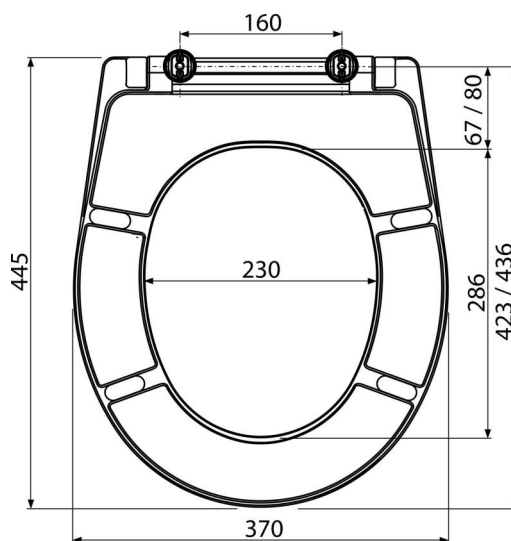

# A601

WC seat Duroplast

### Order number, Logistic information

Code	EAN	Weight (piece   packing   palett)	Dimensions (piece   packing)	Quantity (packing   palett)
A601	8595580537753	2,16   10,81   279,4 kg	375x462x57   475x385x295 mm	5   120 pcs