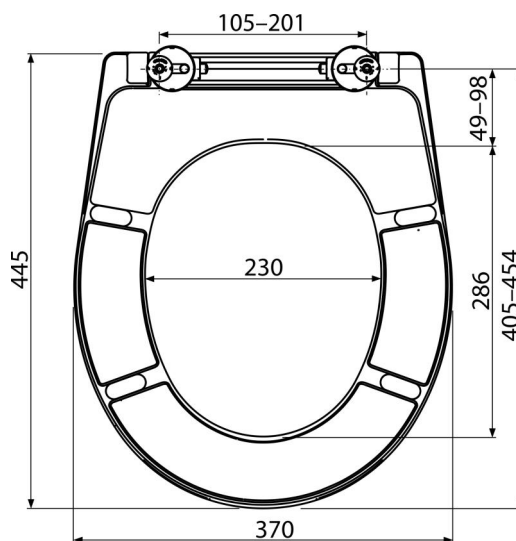

A602

WC seat universal, Duroplast

Application

For toilet bowls according to the compatibility table

Features

- Colour-stable material
- Color: white
- CLICK system – easy to clean the ceramic due to the simple seat removal function
- Metal hinges with a white plastic cap universally adjustable in two axes
- Material: duroplast with antibacterial properties (achieved via silver compounds)
- Possibility of tightening the hinge from above with a screwdriver

Scope of supply

- Hinges P106B
- WC seat

Order number, Logistic information

Code	EAN	Weight (piece packing palett)	Dimensions (piece packing)	Quantity (packing palett)
A602	8595580537814	2,21 11,05 285,1 kg	375x57x462 475x385x295 mm	5 120 pcs