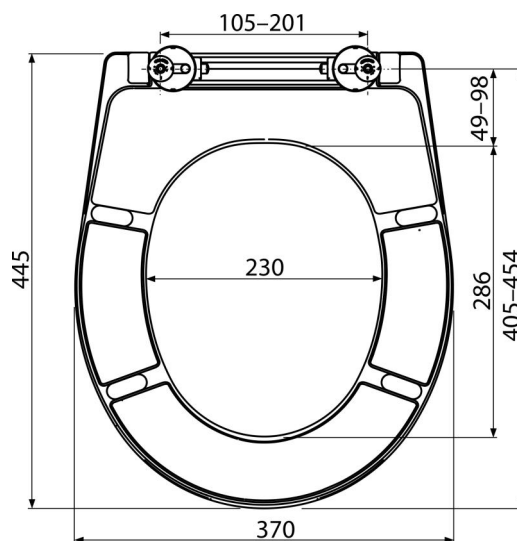

# A602

WC seat universal, Duroplast

### Order number, Logistic information

Code	EAN	Weight (piece   packing   palett)	Dimensions (piece   packing)	Quantity (packing   palett)
A602	8595580537814	2,21   11,05   285,1 kg	375x57x462   475x385x295 mm	5   120 pcs