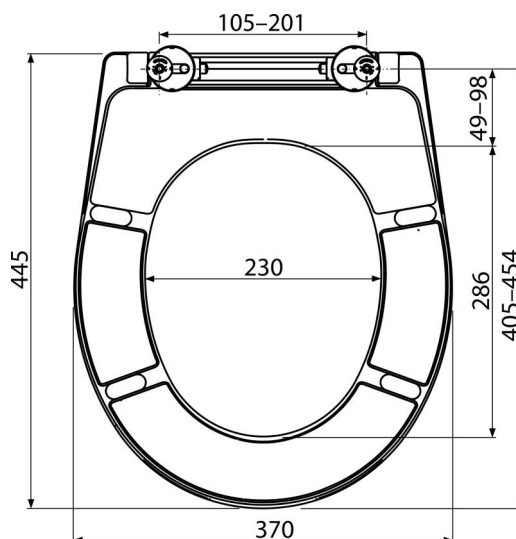

A602

WC seat universal, Duroplast

Application

For toilet bowls according to the compatibility table

Features

- Colour-stable material
- Color: white
- CLICK system – easy to clean the ceramic due to the simple seat removal function
- Metal hinges with a white plastic cap universally adjustable in two axes
- Material: duroplast with antibacterial properties (achieved via silver compounds)
- Possibility of tightening the hinge from above with a screwdriver

Scope of supply

- Hinges P106B
- WC seat

Order number, Logistic information

Code	EAN	Weight (piece packing palett)	Dimensions (piece packing)	Quantity (packing palett)
A602	8595580537814	2,21 11,05 285,1 kg	375x57x462 475x385x295 mm	5 120 pcs