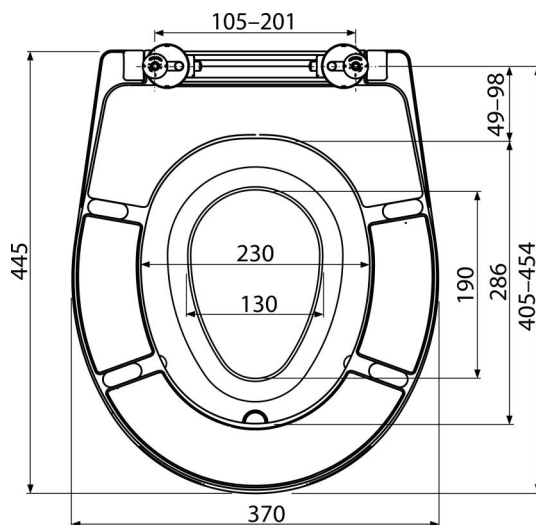

# A603

WC seat universal with integrated insert, Duroplast

### Features

- Colour-stable material
- Color: white
- CLICK system – easy to clean the ceramic due to the simple seat removal function
- Integrated insert
- Metal hinges with a white plastic cap universally adjustable in two axes
- Material of insert: polypropylene with antibacterial properties
- Material: duroplast with antibacterial properties (achieved via silver compounds)
- Possibility of tightening the hinge from above with a screwdriver
- The insert is attached to the seat cover by the magnet and can be removed when no longer needed

### Scope of supply

- Removable insert
- Hinges P106B
- WC seat

### Order number, Logistic information

Code	EAN	Weight (piece   packing   palett)	Dimensions (piece   packing)	Quantity (packing   palett)
A603	8595580537821	2,80   14,00   356,0 kg	375x57x462   475x385x295 mm	5   120 pcs