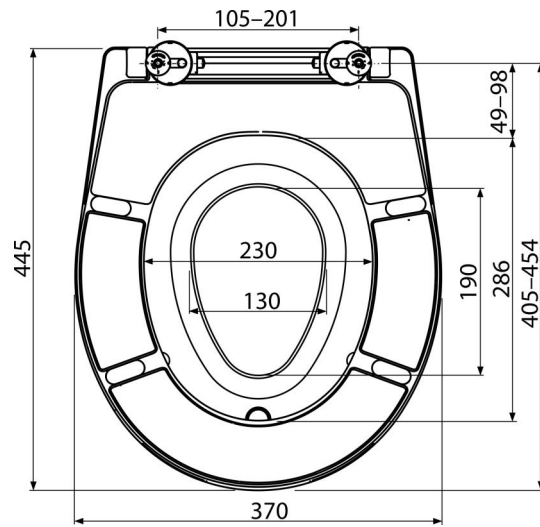

# A603

WC seat universal with integrated insert, Duroplast

### Features

- Colour-stable material
- Color: white
- CLICK system – easy to clean the ceramic due to the simple seat removal function
- Integrated insert
- Metal hinges with a white plastic cap universally adjustable in two axes
- Material of insert: polypropylene with antibacterial properties
- Material: duroplast with antibacterial properties (achieved via silver compounds)
- Possibility of tightening the hinge from above with a screwdriver
- The insert is attached to the seat cover by the magnet and can be removed when no longer needed

### Scope of supply

- Removable insert
- Hinges P106B
- WC seat

### Order number, Logistic information

Code	EAN	Weight (piece   packing   palett)	Dimensions (piece   packing)	Quantity (packing   palett)
A603	8595580537821	2,80   14,00   356,0 kg	375x57x462   475x385x295 mm	5   120 pcs