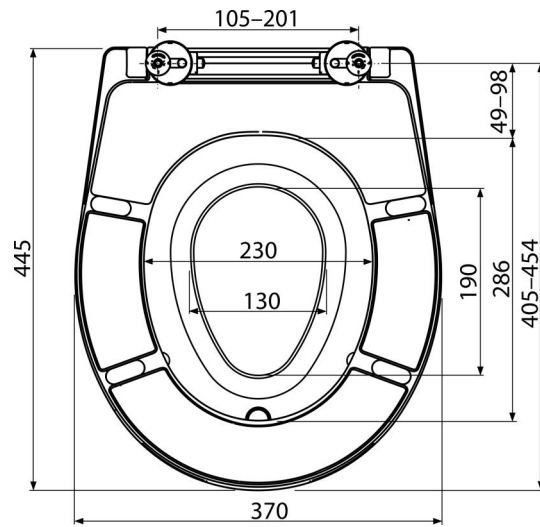

A603

WC seat universal with integrated insert, Duroplast

Application

For toilet bowls according to the compatibility table

Features

- Colour-stable material
- Color: white
- CLICK system – easy to clean the ceramic due to the simple seat removal function
- Integrated insert
- Metal hinges with a white plastic cap universally adjustable in two axes
- Material of insert: polypropylene with antibacterial properties
- Material: duroplast with antibacterial properties (achieved via silver compounds)
- Possibility of tightening the hinge from above with a screwdriver
- The insert is attached to the seat cover by the magnet and can be removed when no longer needed

Scope of supply

- Removable insert
- Hinges P106B
- WC seat

Order number, Logistic information

Code	EAN	Weight (piece packing palett)	Dimensions (piece packing)	Quantity (packing palett)
A603	8595580537821	2,80 14,00 356,0 kg	375x57x462 475x385x295 mm	5 120 pcs