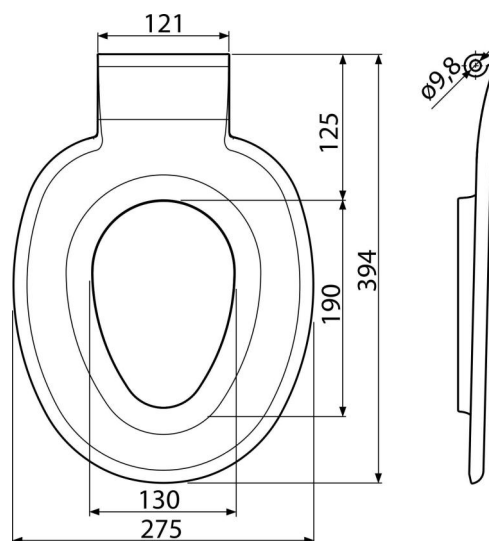

P102

WC seat – integrated insert

Application

For WC seat A603, A606

Features

- Antibacterial finish
- Color: white
- Easy installation and removal of the hinge pin
- Compatible with A602 and A604, but the potty training seat will not stick to the lid of these models
- Material: polypropylene with antibacterial properties (achieved via silver compounds)

Scope of supply

- WC seat

Order number, Logistic information

Code	EAN	Weight (piece packing palett)	Dimensions (piece packing)	Quantity (packing palett)
P102	8595580537852	0,29 5,78 112,4 kg	394×30×275 590×430×390 mm	20 320 pcs