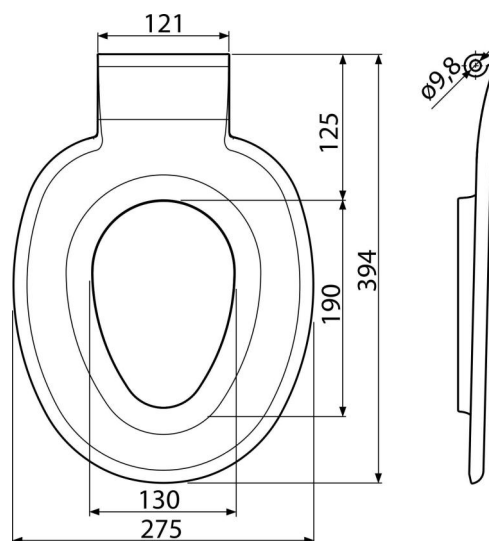

# P102

WC seat – integrated insert

### Application

For WC seat A603, A606

### Scope of supply

- WC seat

### Order number, Logistic information

Code	EAN	Weight (piece   packing   palett)	Dimensions (piece   packing)	Quantity (packing   palett)
P102	8595580537852	0,29   5,78   112,4 kg	394×30×275   590×430×390 mm	20   320 pcs