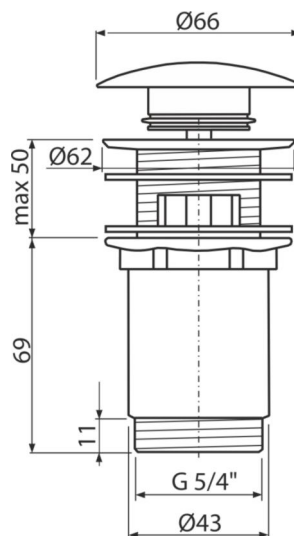

A392B

Wash-basin CLICK/CLACK waste 5/4" metal with overflow, big white plug

Application

For wash-basin with overflow

Features

- Long life CLICK/CLACK mechanism
- Material: metal with white-polished finish
- Easy clean trap – thanks to completely removable waste outlet
- Thread for connection to wash-basin trap 5/4"

Scope of supply

- Waste outlet wrench 5/4"
- Metal plug with white-polished surface finish
- Silicone gasket 2 pcs
- Shower waste body

Order number, Logistic information

Code	EAN	Weight (piece packing palett)	Dimensions (piece packing)	Quantity (packing palett)
A392B	8595580539351	0,41 12,22 391,1 kg	150x75x75 390x240x300 mm	30 960 pcs

Warranty
2/3 years *

Norms
EN 274

Technical specifications

- Thread 5/4"