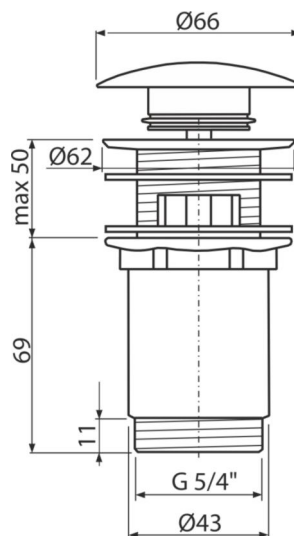

A392B

Wash-basin CLICK/CLACK waste 5/4" metal with overflow, big white plug

Application

For wash-basin with overflow

Features

- Long life CLICK/CLACK mechanism
- Material: metal with white-polished finish
- Easy clean trap – thanks to completely removable waste outlet
- Thread for connection to wash-basin trap 5/4"

Scope of supply

- Waste outlet wrench 5/4"
- Metal plug with white-polished surface finish
- Silicone gasket 2 pcs
- Shower waste body

Order number, Logistic information

Code	EAN	Weight (piece packing palett)	Dimensions (piece packing)	Quantity (packing palett)
A392B	8595580539351	0,41 12,22 391,1 kg	150x75x75 390x240x300 mm	30 960 pcs

Warranty	Customs code	Norms
2/3 years *	84818019	EN 274

Technical specifications

- Thread 5/4"