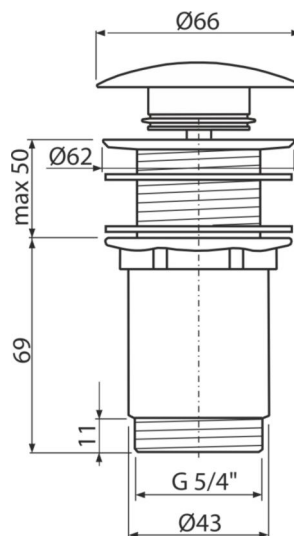

A395B

Wash-basin CLICK/CLACK waste 5/4", metal without overflow, big white plug, for plastic and glass wash-basins

Application

For plastic and glass wash-basins
For wash-basins without overflow

Features

- Long life CLICK/CLACK mechanism
- Material: metal with white-polished finish
- Thread for connection to wash-basin trap 5/4"

Scope of supply

- Metal plug with white-polished surface finish
- Silicone gasket 2 pcs
- Shower waste body

Order number, Logistic information

Code	EAN	Weight (piece packing palett)	Dimensions (piece packing)	Quantity (packing palett)
A395B	8595580539368	0,41 12,43 368,1 kg	120×70×80 390×240×300 mm	30 840 pcs

Warranty

2/3 years *

Norms

EN 274

Technical specifications

- Thread 5/4 "