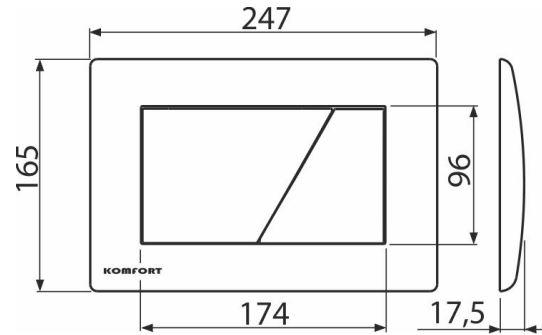

C170

Flush plate for pre-wall installation systems, white

Application

For pre-wall installation systems and concealed WC cisterns

Features

- Double-acting mechanical flushing
- Compatible for all pre-wall installation systems and cisterns for building into solid walls Alca
- Material: plastic
- Surface finish: white

Code	EAN	Weight (piece packing palett)	Dimensions (piece packing)	Quantity (packing palett)
C170	8595580539603	0,39 9,67 290,8 kg	250×40×175 595×245×395 mm	25 700 pcs

Warranty 2/2 years
 Customs code 39269097