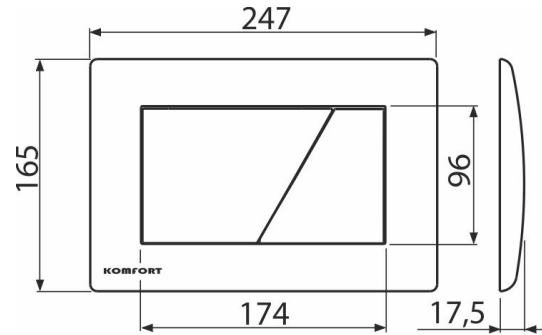

C170

Flush plate for pre-wall installation systems, white

Application

For pre-wall installation systems and concealed WC cisterns

Features

- Double-acting mechanical flushing
- Compatible for all pre-wall installation systems and cisterns for building into solid walls Alca
- Material: plastic
- Surface finish: white

Code	EAN	Weight (piece packing palett)	Dimensions (piece packing)	Quantity (packing palett)
C170	8595580539603	0,39 9,67 290,8 kg	250×40×175 595×245×395 mm	25 700 pcs

Warranty

2/2 years

Technical specifications