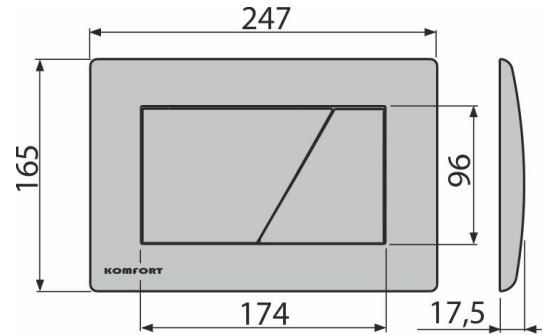

C172

Flush plate for pre-wall installation systems, chrome-matt

Application

For pre-wall installation systems and concealed WC cisterns

Features

- Double-acting mechanical flushing
- Compatible for all pre-wall installation systems and cisterns for building into solid walls Alca
- Material: plastic
- Surface finish: chrome-matt

Scope of supply

- Template for correct flush plate setup
- Flushing mechanism screws 2 pcs
- Flush plate
- Fixing frame of the flush plate
- Threaded frame clamp 2 pcs

Order number, Logistic information

Code	EAN	Weight (piece | packing | palett)	Dimensions (piece | packing)	Quantity (packing | palett)
C172	8595580539627	0,39 | 9,77 | 293,4 kg	250x40x175 | 595x245x395 mm	25 | 700 pcs

Warranty 2/2 years
Customs code 39269097

Technical specifications

- Operating force < 20 N