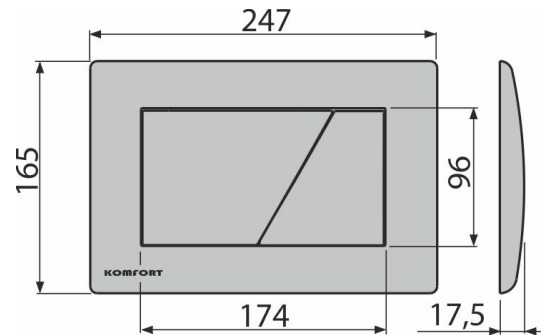

C172

Flush plate for pre-wall installation systems, chrome-matt

Application

For pre-wall installation systems and concealed WC cisterns

Features

- Double-acting mechanical flushing
- Compatible for all pre-wall installation systems and cisterns for building into solid walls Alca
- Material: plastic
- Surface finish: chrome-matt

Code	EAN	Weight (piece packing palett)	Dimensions (piece packing)	Quantity (packing palett)
C172	8595580539627	0,39 9,77 293,4 kg	250×40×175 595×245×395 mm	25 700 pcs

Warranty

2/2 years

Technical specifications