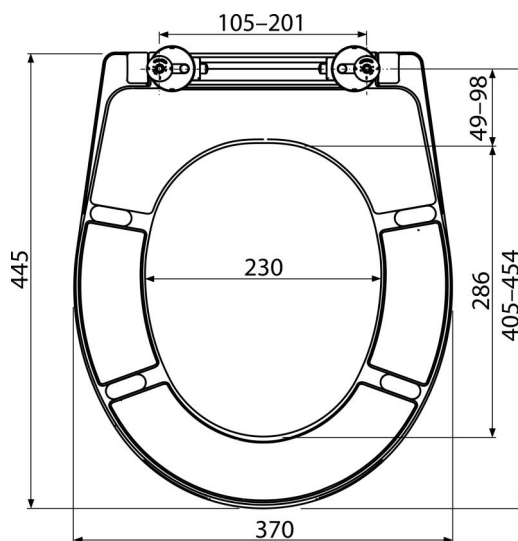

# A604

WC seat universal SOFTCLOSE, Duroplast

### Order number, Logistic information

Code	EAN	Weight (piece   packing   palett)	Dimensions (piece   packing)	Quantity (packing   palett)
A604	8595580539665	2,34   11,72   301,3 kg	375x57x462   475x385x295 mm	5   120 pcs