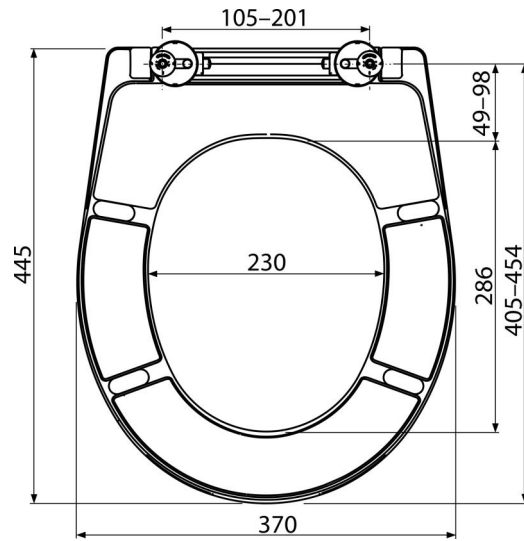

A604

WC seat universal SOFTCLOSE, Duroplast

Application

For toilet bowls according to the compatibility table

Features

- Colour-stable material
- Color: white
- CLICK system – easy to clean the ceramic due to the simple seat removal function
- Metal hinges with a white plastic cap universally adjustable in two axes
- Material: duroplast with antibacterial properties (achieved via silver compounds)
- Possibility of tightening the hinge from above with a screwdriver
- SOFTCLOSE – slow-closing safety system

Scope of supply

- Hinges P106B
- WC seat

Order number, Logistic information

Code	EAN	Weight (piece packing palett)	Dimensions (piece packing)	Quantity (packing palett)
A604	8595580539665	2,34 11,72 301,3 kg	375x57x462 475x385x295 mm	5 120 pcs