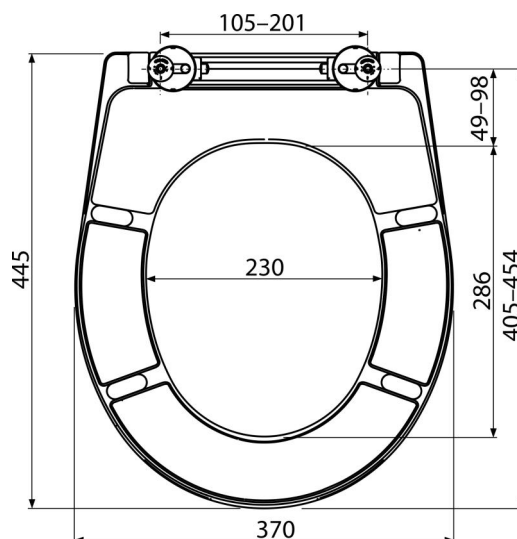

# A604

WC seat universal SOFTCLOSE, Duroplast

### Scope of supply

- Hinges P106B
- WC seat

### Order number, Logistic information

Code	EAN	Weight (piece   packing   palett)	Dimensions (piece   packing)	Quantity (packing   palett)
A604	8595580539665	2,34   11,72   301,3 kg	375x57x462   475x385x295 mm	5   120 pcs