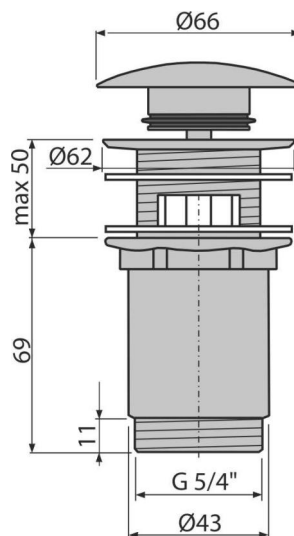

A392ANTIC

Wash-basin CLICK/CLACK waste 5/4" metal with overflow, big plug, bronze-antic

Application

For wash-basin with overflow

Features

- Long life CLICK/CLACK mechanism
- Material: metal with bronze-antic finish
- The surface is resistant to mechanical damage
- Easy clean trap – thanks to completely removable waste outlet
- Thread for connection to wash-basin trap 5/4"

Scope of supply

- Silicone gasket 2 pcs
- Shower waste body
- Metal plug with bronze-antic finish

Order number, Logistic information

Code	EAN	Weight (piece packing palett)	Dimensions (piece packing)	Quantity (packing palett)
A392ANTIC	8595580539689	0,39 11,85 379,1 kg	150x75x75 390x240x300 mm	30 960 pcs

Warranty
2/3 years *

Norms
EN 274

Technical specifications

- Thread 5/4 "