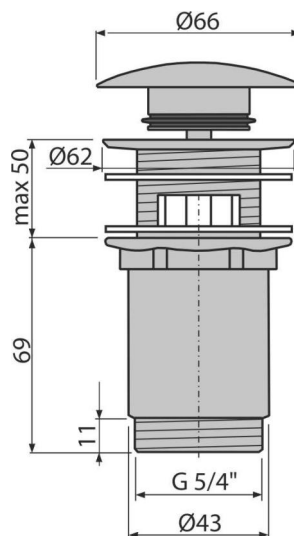

# A392ANTIC

Wash-basin CLICK/CLACK waste 5/4" metal with overflow, big plug, bronze-antic

### Order number, Logistic information

Code	EAN	Weight (piece   packing   palett)	Dimensions (piece   packing)	Quantity (packing   palett)
A392ANTIC	8595580539689	0,39   11,85   379,1 kg	150x75x75   390x240x300 mm	30   960 pcs

### Technical specifications

- Thread 5/4"