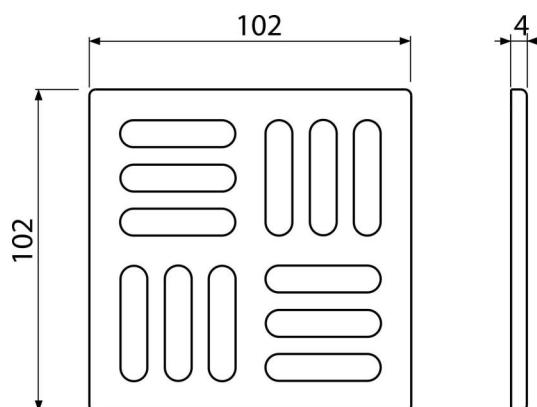

MPV001-ANTIC

Design grid 102×102 mm bronze-antic

Application

For floor drains with a grid size 105×105 mm
For use indoors and outdoors

Features

- Solid brass grid 102×102×4 mm
- Material: brass + bronze-antic finish

Scope of supply

- Design brass grid with bronze-antic finish

Order number, Logistic information

Code	EAN	Weight (piece packing palett)	Dimensions (piece packing)	Quantity (packing palett)
MPV001-ANTIC	8595580539795	0,25 0,25 - kg	106×106×7 - mm	1 - pc