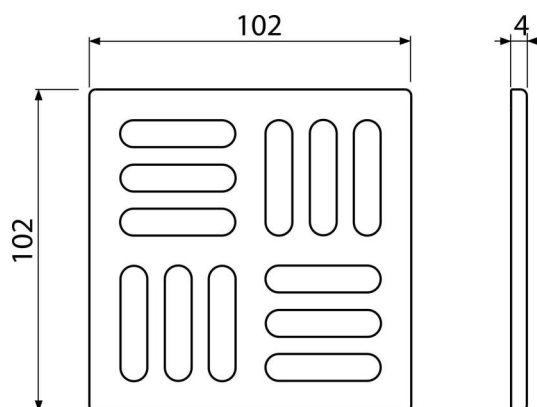

# MPV001-ANTIC

Design grid 102×102 mm bronze-antic

### Application

For floor drains with a grid size 105×105 mm  
For use indoors and outdoors

### Features

- Solid brass grid 102×102×4 mm
- Material: brass + bronze-antic finish

### Order number, Logistic information

Code	EAN	Weight (piece   packing   palett)	Dimensions (piece   packing)	Quantity (packing   palett)
MPV001-ANTIC	8595580539795	0,25   0,25   - kg	106×106×7   - mm	1   - pc