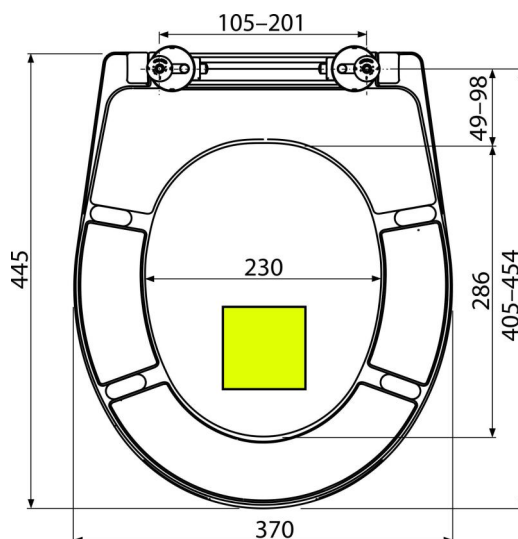

A604 PISTACHIO

WC seat universal SOFTCLOSE, Duroplast

Application

For toilet bowls according to the compatibility table

Features

- Colour-stable material
- Colour: pistachio
- CLICK system – easy to clean the ceramic due to the simple seat removal function
- Metal hinges with a white plastic cap universally adjustable in two axes
- Material: duroplast with antibacterial properties (achieved via silver compounds)
- Possibility of tightening the hinge from above with a screwdriver
- SOFTCLOSE – slow-closing safety system

Scope of supply

- Hinges P106B
- WC seat

Order number, Logistic information

Code	EAN	Weight (piece packing palett)	Dimensions (piece packing)	Quantity (packing palett)
A604 PISTACHIO	8595580541491	2,6000 15,6000 0,0000 kg	375x57x462 475x385x295 mm	5 120 pcs

Warranty	Customs code	Norms
2/2 years *	39222000	DIN 19516