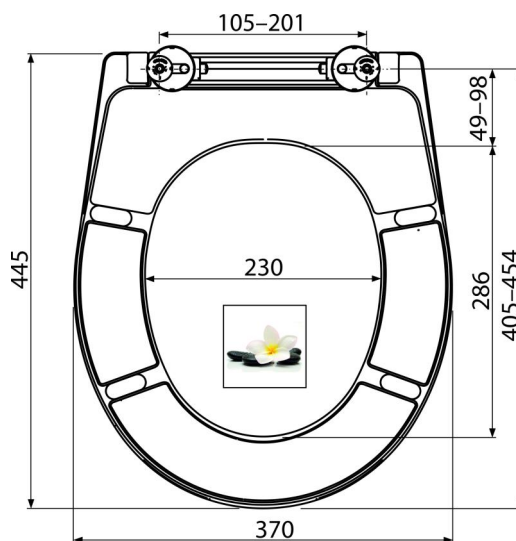

A604 FLOWER

WC seat universal SOFTCLOSE, Duroplast

Application

For toilet bowls according to the compatibility table

Features

- Colour-stable material
- Colour: white with print motif FLOWER
- CLICK system – easy to clean the ceramic due to the simple seat removal function
- Metal hinges with a white plastic cap universally adjustable in two axes
- Material: duroplast with antibacterial properties (achieved via silver compounds)
- Possibility of tightening the hinge from above with a screwdriver
- SOFTCLOSE – slow-closing safety system

Scope of supply

- Hinges P106B
- WC seat

Order number, Logistic information

Code	EAN	Weight (piece packing palett)	Dimensions (piece packing)	Quantity (packing palett)
A604 FLOWER	8595580541521	2,60 13,00 332,0 kg	375x57x462 475x385x295 mm	5 120 pcs