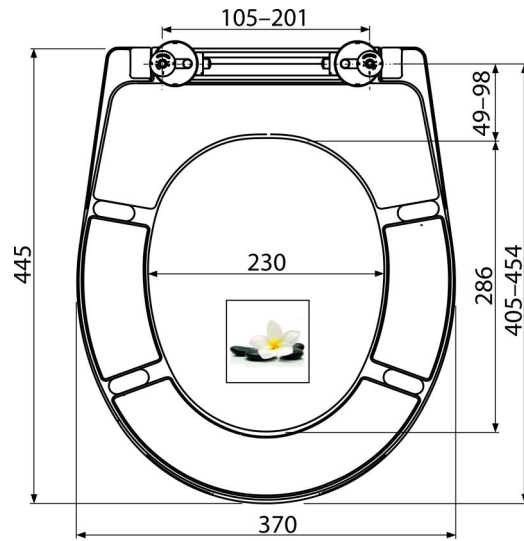

A604 FLOWER

WC seat universal SOFTCLOSE, Duroplast

Application

For toilet bowls according to the compatibility table

Features

- Colour-stable material
- Colour: white with print motif FLOWER
- CLICK system – easy to clean the ceramic due to the simple seat removal function
- Metal hinges with a white plastic cap universally adjustable in two axes
- Material: duroplast with antibacterial properties (achieved via silver compounds)
- Possibility of tightening the hinge from above with a screwdriver
- SOFTCLOSE – slow-closing safety system

Scope of supply

- Hinges P106B
- WC seat

Order number, Logistic information

Code	EAN	Weight (piece | packing | palett)	Dimensions (piece | packing)	Quantity (packing | palett)
A604 FLOWER	8595580541521	2,60 | 13,00 | 332,0 kg	375x57x462 | 475x385x295 mm	5 | 120 pcs

Warranty
2/2 years *

Norms
DIN 19516