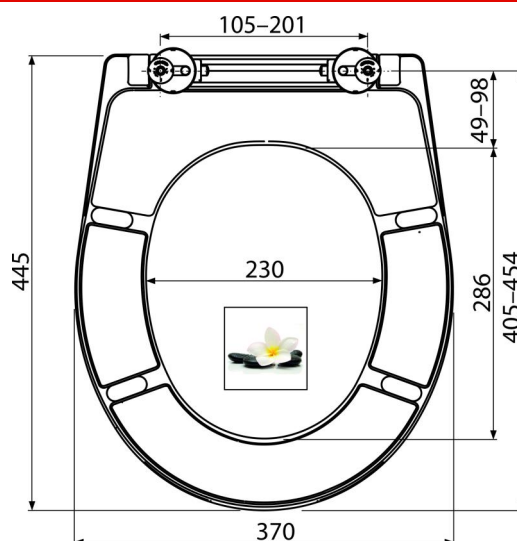

A604 FLOWER

WC seat universal SOFTCLOSE, Duroplast

Application

For toilet bowls according to the compatibility table

Features

- Colour-stable material
- Colour: white with print motif FLOWER
- CLICK system – easy to clean the ceramic due to the simple seat removal function
- Metal hinges with a white plastic cap universally adjustable in two axes
- Material: duroplast with antibacterial properties (achieved via silver compounds)
- Possibility of tightening the hinge from above with a screwdriver
- SOFTCLOSE – slow-closing safety system

Scope of supply

- Hinges P106B
- WC seat

Order number, Logistic information

Code	EAN	Weight (piece packing palett)	Dimensions (piece packing)	Quantity (packing palett)
A604 FLOWER	8595580541521	2,6000 15,6000 0,0000 kg	375x57x462 475x385x295 mm	5 120 pcs