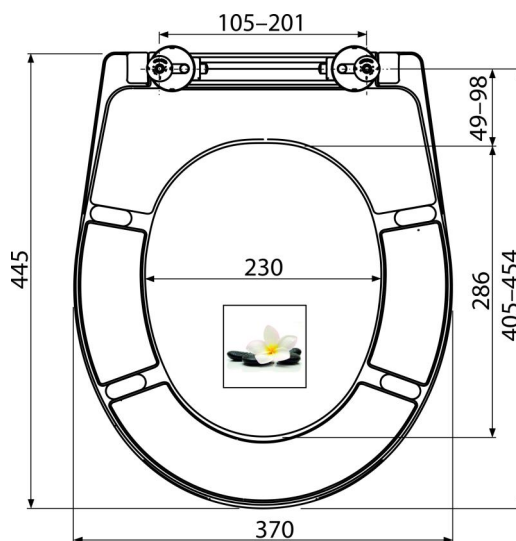

# A604 FLOWER

WC seat universal SOFTCLOSE, Duroplast

### Features

- Colour-stable material
- Colour: white with print motif FLOWER
- CLICK system – easy to clean the ceramic due to the simple seat removal function
- Metal hinges with a white plastic cap universally adjustable in two axes
- Material: duroplast with antibacterial properties (achieved via silver compounds)
- Possibility of tightening the hinge from above with a screwdriver
- SOFTCLOSE – slow-closing safety system

### Order number, Logistic information

Code	EAN	Weight (piece   packing   palett)	Dimensions (piece   packing)	Quantity (packing   palett)
A604 FLOWER	8595580541521	2,60   13,00   332,0 kg	375x57x462   475x385x295 mm	5   120 pcs