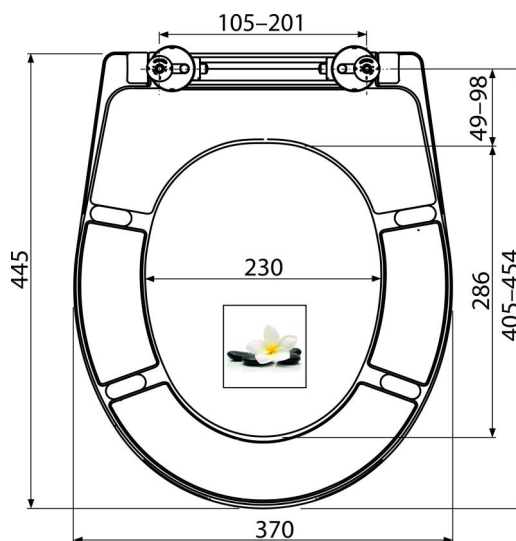

# A604 FLOWER

WC seat universal SOFTCLOSE, Duroplast

## Features

- Colour-stable material
- Colour: white with print motif FLOWER
- CLICK system – easy to clean the ceramic due to the simple seat removal function
- Metal hinges with a white plastic cap universally adjustable in two axes
- Material: duroplast with antibacterial properties (achieved via silver compounds)
- Possibility of tightening the hinge from above with a screwdriver
- SOFTCLOSE – slow-closing safety system

## Order number, Logistic information

Code	EAN	Weight (piece   packing   palett)	Dimensions (piece   packing)	Quantity (packing   palett)
A604 FLOWER	8595580541521	2,60   13,00   332,0 kg	375x57x462   475x385x295 mm	5   120 pcs