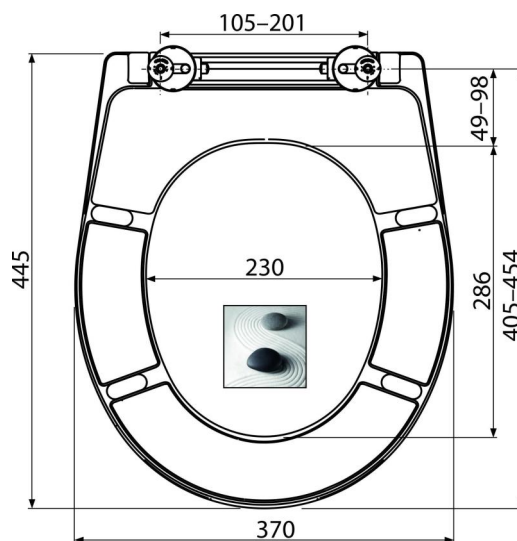

A604 ZEN

WC seat universal SOFTCLOSE, Duroplast

Application

For toilet bowls according to the compatibility table

Features

- Colour-stable material
- Colour: white with printed motif ZEN
- CLICK system – easy to clean the ceramic due to the simple seat removal function
- Metal hinges with a white plastic cap universally adjustable in two axes
- Material: duroplast with antibacterial properties (achieved via silver compounds)
- Possibility of tightening the hinge from above with a screwdriver
- SOFTCLOSE – slow-closing safety system

Scope of supply

- Hinges P106B
- WC seat

Order number, Logistic information

Code	EAN	Weight (piece | packing | palett)	Dimensions (piece | packing)	Quantity (packing | palett)
A604 ZEN	8595580541538	2,60 | 13,00 | 332,0 kg	375x57x462 | 475x385x295 mm	5 | 120 pcs

Warranty 2/2 years *	Customs code 39222000	Norms DIN 19516