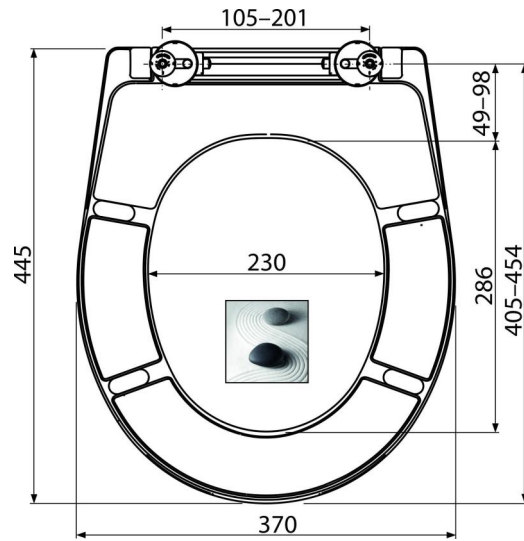

A604 ZEN

WC seat universal SOFTCLOSE, Duroplast

Application

For toilet bowls according to the compatibility table

Features

- Colour-stable material
- Colour: white with printed motif ZEN
- CLICK system – easy to clean the ceramic due to the simple seat removal function
- Metal hinges with a white plastic cap universally adjustable in two axes
- Material: duroplast with antibacterial properties (achieved via silver compounds)
- Possibility of tightening the hinge from above with a screwdriver
- SOFTCLOSE – slow-closing safety system

Scope of supply

- Hinges P106B
- WC seat

Order number, Logistic information

Code	EAN	Weight (piece packing palett)	Dimensions (piece packing)	Quantity (packing palett)
A604 ZEN	8595580541538	2,60 13,00 332,0 kg	375x57x462 475x385x295 mm	5 120 pcs