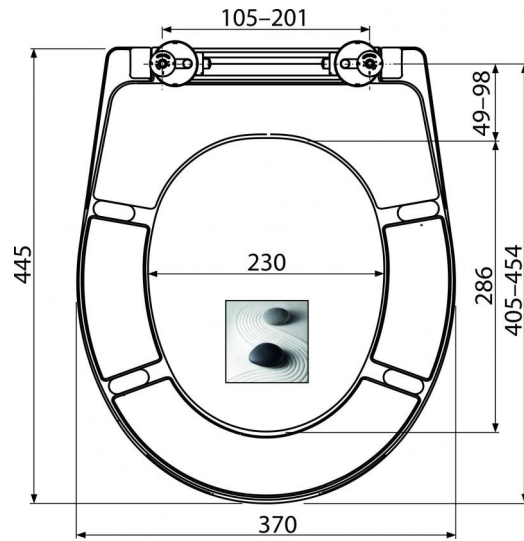

A604 ZEN

WC seat universal SOFTCLOSE, Duroplast

Application

For toilet bowls according to the compatibility table

Features

- Colour-stable material
- Colour: white with printed motif ZEN
- CLICK system - easy to clean the ceramic due to the simple seat removal function
- Metal hinges with a white plastic cap universally adjustable in two axes
- Material: duroplast with antibacterial properties (achieved via silver compounds)
- Possibility of tightening the hinge from above with a screwdriver
- SOFTCLOSE - slow-closing safety system

Scope of supply

- Hinges P106B
- WC seat

Order number, Logistic information

Code	EAN	Weight (kus | packing | palett)	Dimensions (piece | packing)	Quantity (packing | palett)
A604 ZEN	8595580541538	2,6000 | 15,6000 | 0,0000 kg	375x57x462 | 475x385x295 mm	5 | 120 pcs

Guarantee

2/2 years

Customs code

39222000