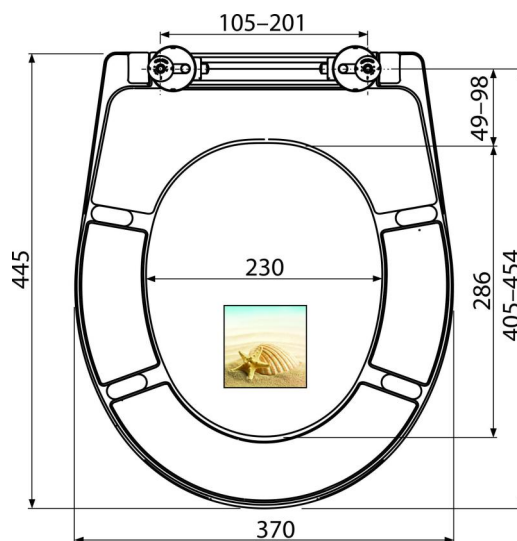

# A604 SHELL

WC seat universal SOFTCLOSE, Duroplast

### Features

- Colour-stable material
- Colour: white with printed motif SHELL
- CLICK system – easy to clean the ceramic due to the simple seat removal function
- Metal hinges with a white plastic cap universally adjustable in two axes
- Material: duroplast with antibacterial properties (achieved via silver compounds)
- Possibility of tightening the hinge from above with a screwdriver
- SOFTCLOSE – slow-closing safety system

### Order number, Logistic information

Code	EAN	Weight (piece   packing   palett)	Dimensions (piece   packing)	Quantity (packing   palett)
A604 SHELL	8595580541545	2,60   13,00   332,0 kg	375x57x462   475x385x295 mm	5   120 pcs