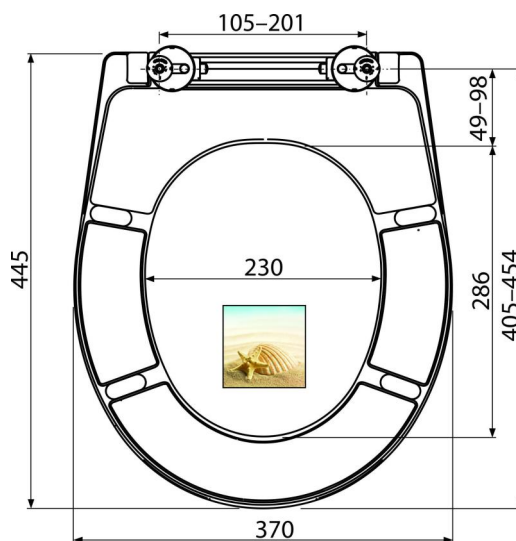

A604 SHELL

WC seat universal SOFTCLOSE, Duroplast

Application

For toilet bowls according to the compatibility table

Features

- Colour-stable material
- Colour: white with printed motif SHELL
- CLICK system – easy to clean the ceramic due to the simple seat removal function
- Metal hinges with a white plastic cap universally adjustable in two axes
- Material: duroplast with antibacterial properties (achieved via silver compounds)
- Possibility of tightening the hinge from above with a screwdriver
- SOFTCLOSE – slow-closing safety system

Scope of supply

- Hinges P106B
- WC seat

Order number, Logistic information

| Code | EAN | Weight (piece packing palett) | Dimensions (piece packing) | Quantity (packing palett) |
|------------|---------------|--------------------------------------|---------------------------------|--------------------------------|
| A604 SHELL | 8595580541545 | 2,60 13,00 332,0 kg | 375x57x462 475x385x295 mm | 5 120 pcs |