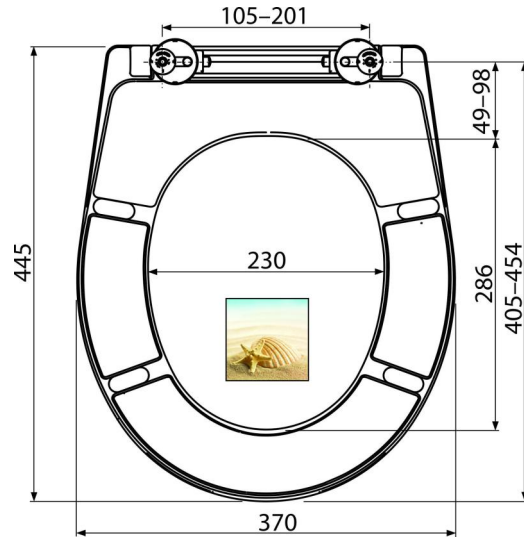

# A604 SHELL

WC seat universal SOFTCLOSE, Duroplast

### Features

- Colour-stable material
- Colour: white with printed motif SHELL
- CLICK system – easy to clean the ceramic due to the simple seat removal function
- Metal hinges with a white plastic cap universally adjustable in two axes
- Material: duroplast with antibacterial properties (achieved via silver compounds)
- Possibility of tightening the hinge from above with a screwdriver
- SOFTCLOSE – slow-closing safety system

### Order number, Logistic information

Code	EAN	Weight (piece   packing   palett)	Dimensions (piece   packing)	Quantity (packing   palett)
A604 SHELL	8595580541545	2,60   13,00   332,0 kg	375x57x462   475x385x295 mm	5   120 pcs