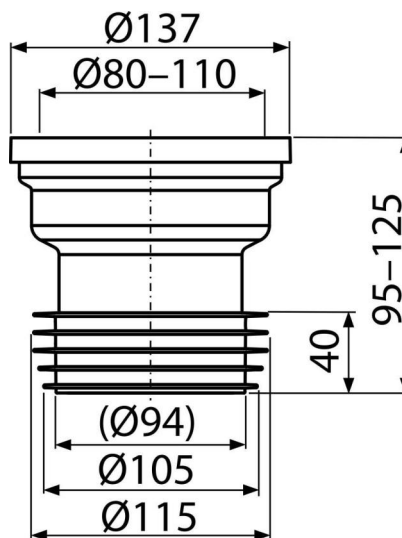

A991

WC connector straight

Application

For connecting the WC to a bottom waste pipe

Features

- Material: polypropylene
- Connection to waste Ø110 mm

Scope of supply

- WC connectors
- Cuff PVC
- Wrapping seal TPE

Order number, Logistic information

Code	EAN	Weight (piece packing palett)	Dimensions (piece packing)	Quantity (packing palett)
A991	8595580542078	0,25 8,67 158,7 kg	140x125x140 590x390x430 mm	35 560 pcs

Warranty 2/2 years *	Customs code 39174000
--------------------------------	---------------------------------