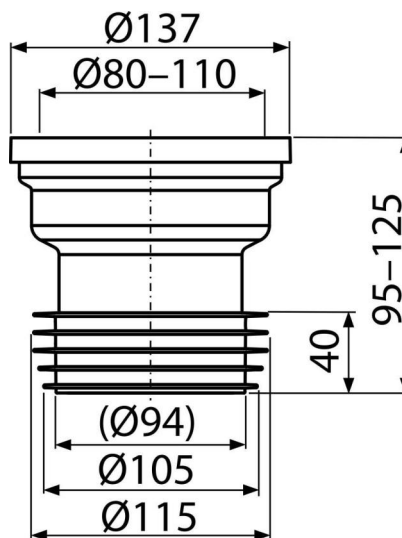

A991

WC connector straight

Application

For connecting the WC to a bottom waste pipe

Features

- Material: polypropylene
- Connection to waste Ø110 mm

Scope of supply

- WC connectors
- Cuff PVC
- Wrapping seal TPE

Order number, Logistic information

Code	EAN	Weight (piece packing palett)	Dimensions (piece packing)	Quantity (packing palett)
A991	8595580542078	0,25 8,67 158,7 kg	140x125x140 590x390x430 mm	35 560 pcs