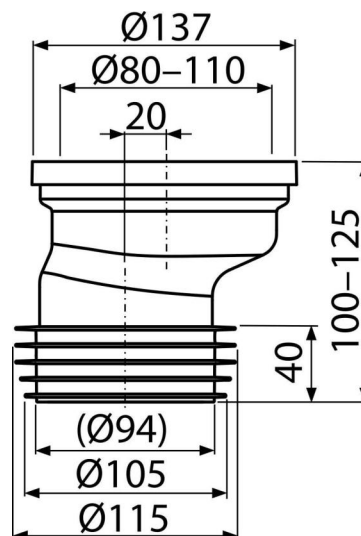

A991-20

WC connector – eccentric 20 mm

Application

For connecting the WC to a bottom waste pipe

Features

- Material: polypropylene
- Connection to waste Ø110 mm
- Off-axis 20 mm

Scope of supply

- WC connectors
- Cuff PVC
- Wrapping seal TPE

Order number, Logistic information

Code	EAN	Weight (piece packing palett)	Dimensions (piece packing)	Quantity (packing palett)
A991-20	8595580542085	0,19 6,49 123,8 kg	140x125x150 590x390x430 mm	35 560 pcs