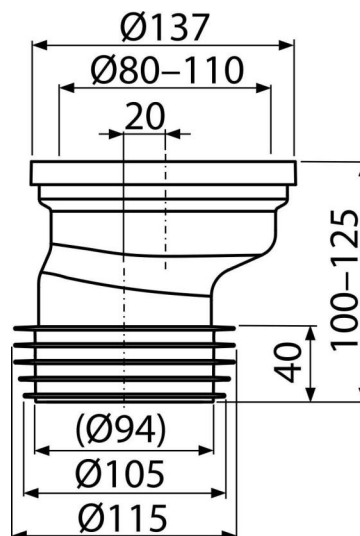

A991-20

WC connector – eccentric 20 mm

Application

For connecting the WC to a bottom waste pipe

Features

- Material: polypropylene
- Connection to waste Ø110 mm
- Off-axis 20 mm

Scope of supply

- WC connectors
- Cuff PVC
- Wrapping seal TPE

Order number, Logistic information

Code	EAN	Weight (piece packing palett)	Dimensions (piece packing)	Quantity (packing palett)
A991-20	8595580542085	0,19 6,49 123,8 kg	140x125x150 590x390x430 mm	35 560 pcs

Warranty 2/2 years * Customs code 39174000