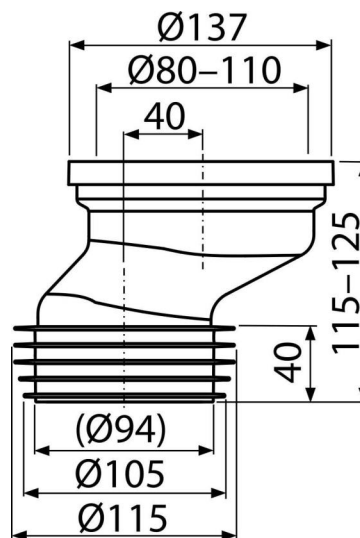

# A991-40

WC connector – eccentric 40 mm

### Application

For connecting the WC to a bottom waste pipe

### Features

- Material: polypropylene
- Connection to waste Ø110 mm
- Off-axis 40 mm

### Order number, Logistic information

| Code    | EAN           | Weight<br>(piece   packing   palett) | Dimensions<br>(piece   packing) | Quantity<br>(packing   palett) |
|---------|---------------|--------------------------------------|---------------------------------|--------------------------------|
| A991-40 | 8595580542092 | 0,20   6,88   130,0 kg               | 140x125x170   590x390x430 mm    | 35   560 pcs                   |