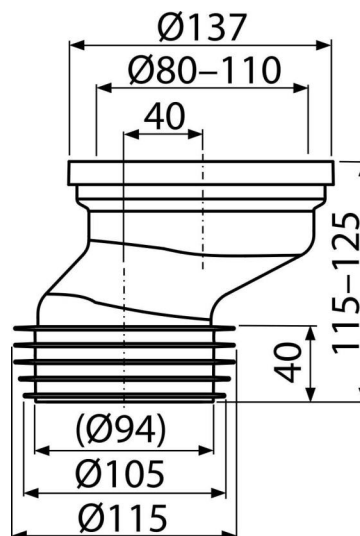

# A991-40

WC connector – eccentric 40 mm

### Application

For connecting the WC to a bottom waste pipe

### Features

- Material: polypropylene
- Connection to waste Ø110 mm
- Off-axis 40 mm

### Order number, Logistic information

Code	EAN	Weight (piece   packing   palett)	Dimensions (piece   packing)	Quantity (packing   palett)
A991-40	8595580542092	0,20   6,88   130,0 kg	140x125x170   590x390x430 mm	35   560 pcs