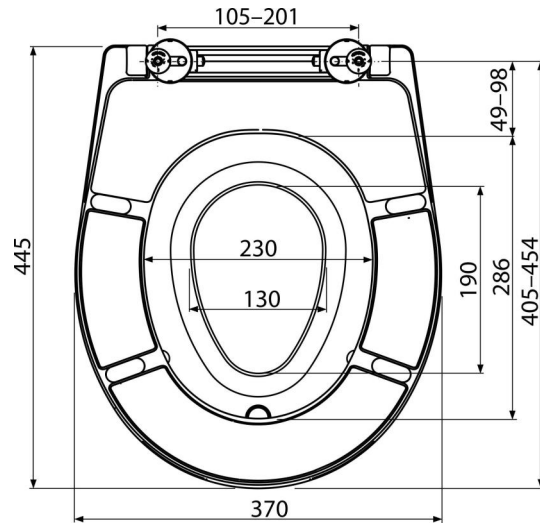

A606

WC seat universal SOFTCLOSE with integrated insert, Duroplast

Application

For toilet bowls according to the compatibility table

Features

- Colour-stable material
- Color: white
- CLICK system – easy to clean the ceramic due to the simple seat removal function
- Integrated insert
- Metal hinges with a white plastic cap universally adjustable in two axes
- Material: duroplast with antibacterial properties (achieved via silver compounds)
- Possibility of tightening the hinge from above with a screwdriver
- SOFTCLOSE – slow-closing safety system
- The insert is attached to the seat cover by the magnet and can be removed when no longer needed

Scope of supply

- Removable insert
- Hinges P106B
- WC seat

Order number, Logistic information

Code	EAN	Weight (piece packing palett)	Dimensions (piece packing)	Quantity (packing palett)
A606	8595580544065	2,83 14,14 359,3 kg	375x57x462 475x385x295 mm	5 120 pcs