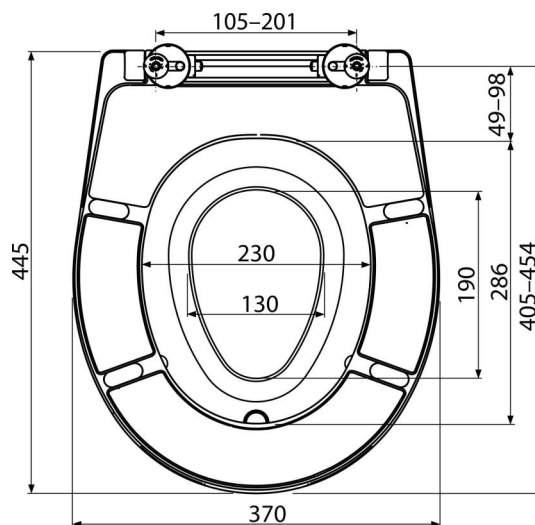

A606

WC seat universal SOFTCLOSE with integrated insert, Duroplast

Application

For toilet bowls according to the compatibility table

Features

- Colour-stable material
- Color: white
- CLICK system – easy to clean the ceramic due to the simple seat removal function
- Integrated insert
- Metal hinges with a white plastic cap universally adjustable in two axes
- Material: duroplast with antibacterial properties (achieved via silver compounds)
- Possibility of tightening the hinge from above with a screwdriver
- SOFTCLOSE – slow-closing safety system
- The insert is attached to the seat cover by the magnet and can be removed when no longer needed

Scope of supply

- Removable insert
- Hinges P106B
- WC seat

Order number, Logistic information

Code	EAN	Weight (piece packing palett)	Dimensions (piece packing)	Quantity (packing palett)
A606	8595580544065	2,83 14,14 359,3 kg	375x57x462 475x385x295 mm	5 120 pcs