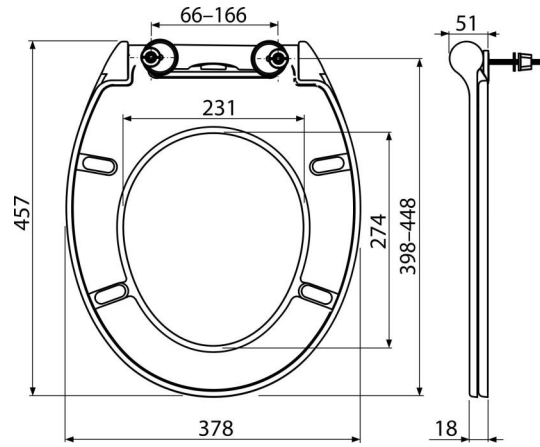

A64SLIM

WC seat SLIM SOFTCLOSE, Duroplast

Application

For toilet bowls according to the compatibility table

Features

- Colour-stable material
- Color: white
- CLICK system – easy to clean the ceramic due to the simple seat removal function
- Metal hinges universally adjustable in two axes
- Material: Duroplast
- SOFTCLOSE – slow-closing safety system

Scope of supply

- Hinges Z0952-ND
- Pads for WC bowl JIKA LYRA PLUS
- WC seat

Order number, Logistic information

Code	EAN	Weight (piece packing palett)	Dimensions (piece packing)	Quantity (packing palett)
A64SLIM	8595580544355	2,89 14,44 251,1 kg	475x385x75 477x394x313 mm	5 80 pcs