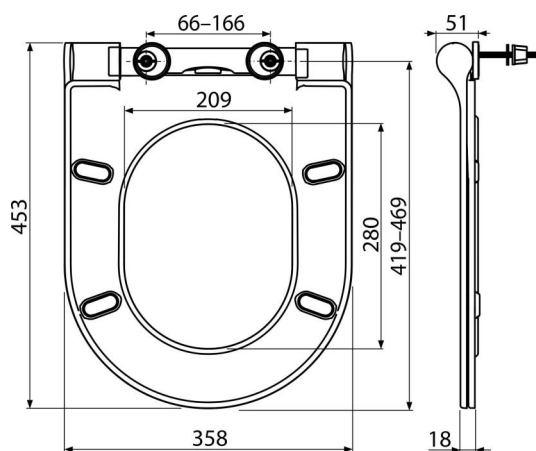

A67SLIM

WC seat SLIM SOFTCLOSE, Duroplast

Application

For toilet bowls according to the compatibility table

Features

- Colour-stable material
- Color: white
- CLICK system – easy to clean the ceramic due to the simple seat removal function
- Metal hinges universally adjustable in two axes
- Material: Duroplast
- SOFTCLOSE – slow-closing safety system

Scope of supply

- Hinges Z0952-ND
- WC seat

Order number, Logistic information

| Code | EAN | Weight (piece packing palett) | Dimensions (piece packing) | Quantity (packing palett) |
|---------|---------------|--------------------------------------|---------------------------------|--------------------------------|
| A67SLIM | 8595580544362 | 2,88 14,38 250,1 kg | 480x397x74 mm | 5 80 pcs |