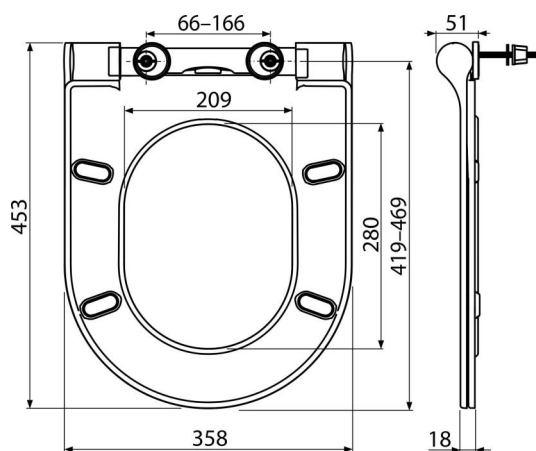

A67SLIM

WC seat SLIM SOFTCLOSE, Duroplast

Application

For toilet bowls according to the compatibility table

Features

- Colour-stable material
- Color: white
- CLICK system – easy to clean the ceramic due to the simple seat removal function
- Metal hinges universally adjustable in two axes
- Material: Duroplast
- SOFTCLOSE – slow-closing safety system

Scope of supply

- Hinges Z0952-ND
- WC seat

Order number, Logistic information

Code	EAN	Weight (piece packing palett)	Dimensions (piece packing)	Quantity (packing palett)
A67SLIM	8595580544362	2,88 14,38 250,1 kg	480x397x74 mm	5 80 pcs