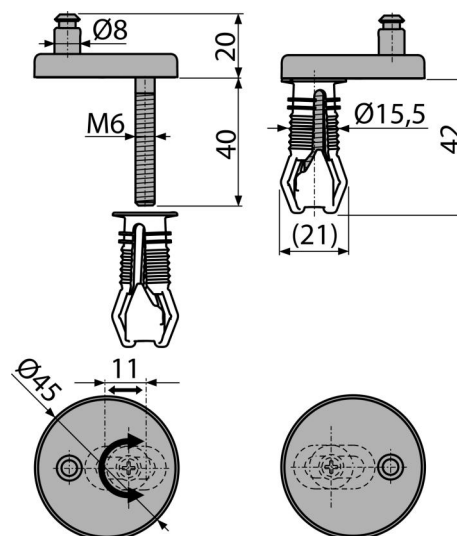

### Application

For bonneted toilet bowls  
 WC pans with limited mounting access  
 For toilet seat A602, A603, A604, A606, A6745

### Scope of supply

- Dowel 2 pcs
- Stainless steel screw 2 pcs
- Hinges with metal cap 2 pcs

### Order number, Logistic information

Code	EAN	Weight (piece   packing   palett)	Dimensions (piece   packing)	Quantity (packing   palett)
P105	8595580547196	0,08   0,08   - kg	62x45x45   mm	1   - pc

Warranty 2/2 years \*      Customs code 73249000