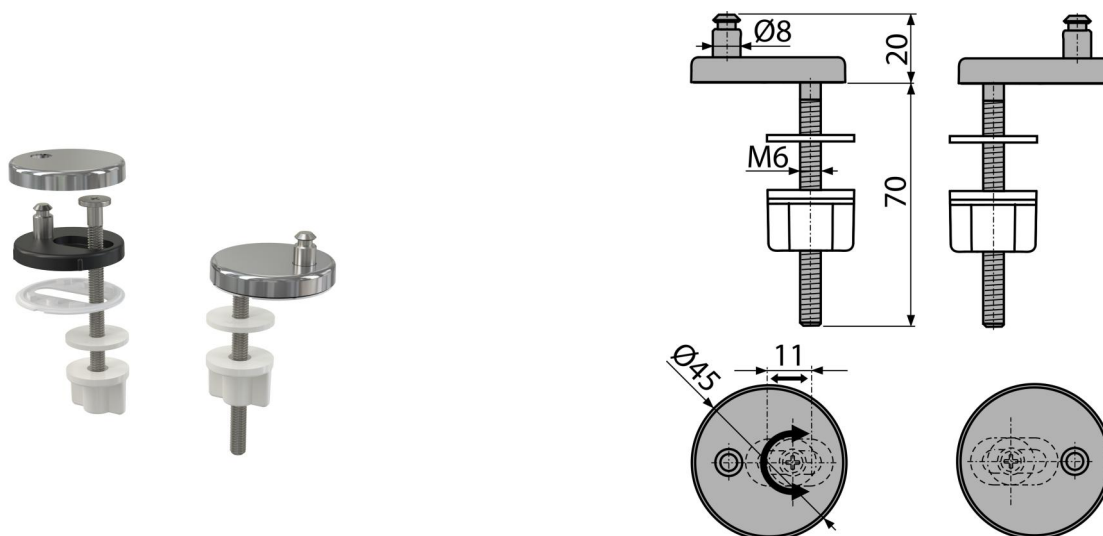

P106

Hinges for bottom installation, stainless steel cover

Application

WC pans with limited mounting access
For toilet seat A602, A603, A604, A606, A674S

Features

- CLICK system – easy to clean the ceramic due to the simple seat removal function
- Metal body
- Universally adjustable in two axes

Scope of supply

- Stainless steel screw and nuts 2 pcs
- Hinges with metal cap 2 pcs

Order number, Logistic information

Code	EAN	Weight (piece packing palett)	Dimensions (piece packing)	Quantity (packing palett)
P106	8595580547202	0,09 0,09 - kg	90x45x45 mm	1 - pc