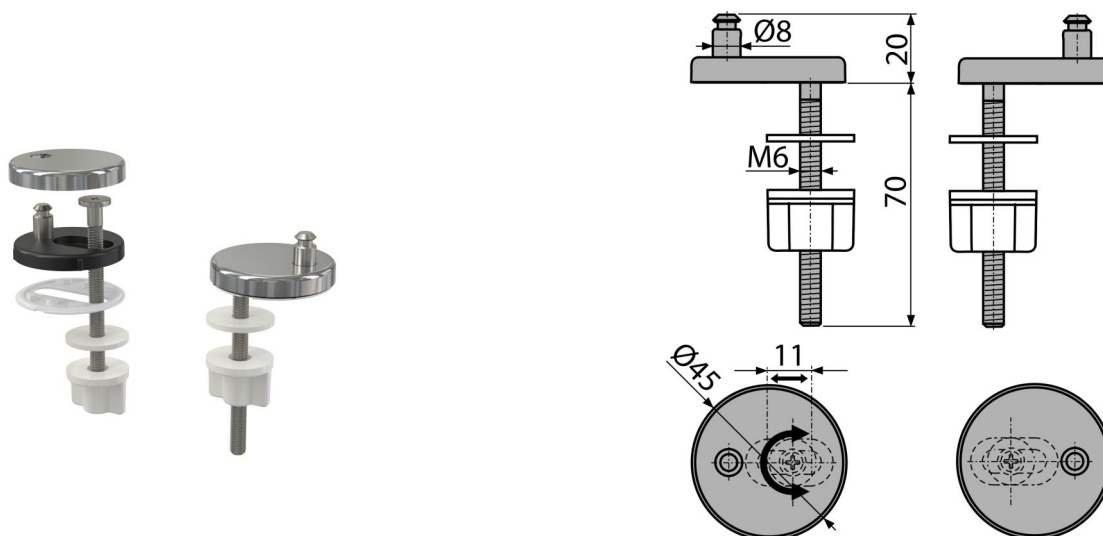

# P106

Hinges for bottom installation, stainless steel cover

### Application

WC pans with limited mounting access  
For toilet seat A602, A603, A604, A606, A674S

### Features

- CLICK system – easy to clean the ceramic due to the simple seat removal function
- Metal body
- Universally adjustable in two axes

### Scope of supply

- Stainless steel screw and nuts 2 pcs
- Hinges with metal cap 2 pcs