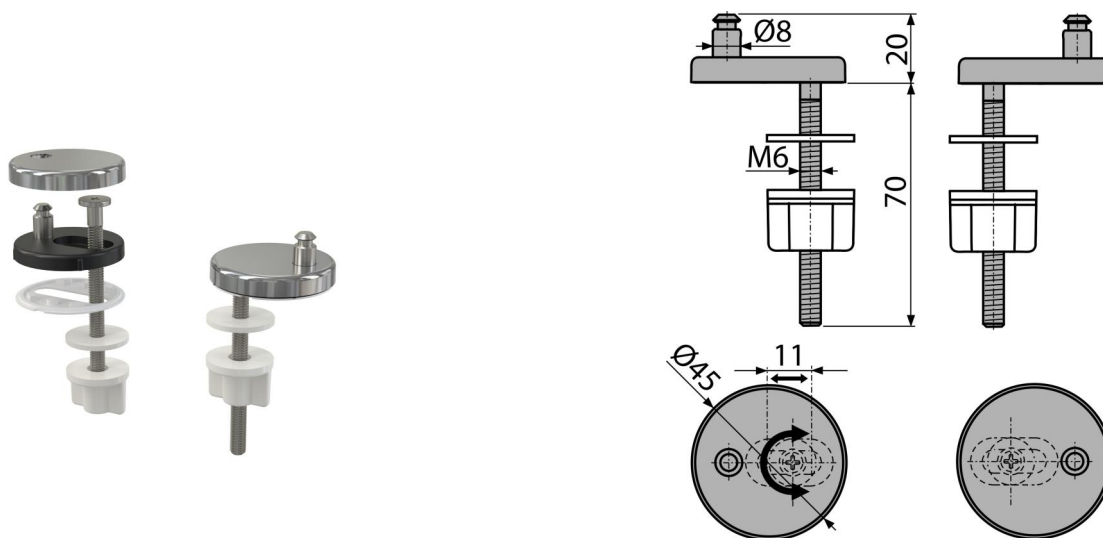

# P106

Hinges for bottom installation, stainless steel cover

### Application

WC pans with limited mounting access  
For toilet seat A602, A603, A604, A606, A674S

### Features

- CLICK system – easy to clean the ceramic due to the simple seat removal function
- Metal body
- Universally adjustable in two axes

### Scope of supply

- Stainless steel screw and nuts 2 pcs
- Hinges with metal cap 2 pcs