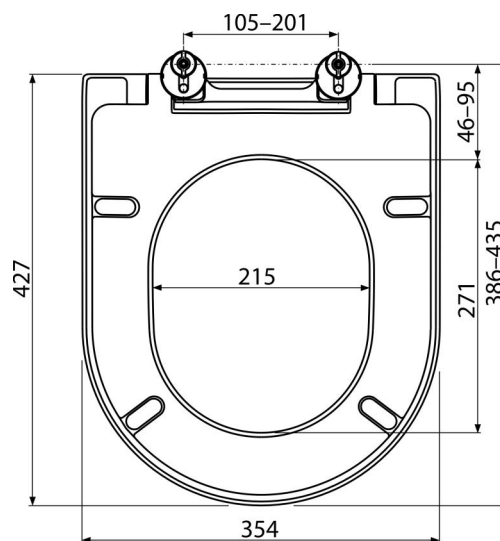

A674S

WC seat SOFTCLOSE, Duroplast

Application

For toilet bowls according to the compatibility table

Features

- Colour-stable material
- Color: white
- CLICK system – easy to clean the ceramic due to the simple seat removal function
- Metal hinges with a white plastic cap universally adjustable in two axes
- Material: duroplast with antibacterial properties (achieved via silver compounds)
- Possibility of tightening the hinge from above with a screwdriver
- SOFTCLOSE – slow-closing safety system

Scope of supply

- Hinges P106B
- WC seat

Order number, Logistic information

Code	EAN	Weight (piece | packing | palett)	Dimensions (piece | packing)	Quantity (packing | palett)
A674S	8595580548742	2,47 | 12,34 | 316,1 kg	58x445x360 | mm	5 | 120 pcs

Warranty
2/2 years *

Norms
DIN 19516