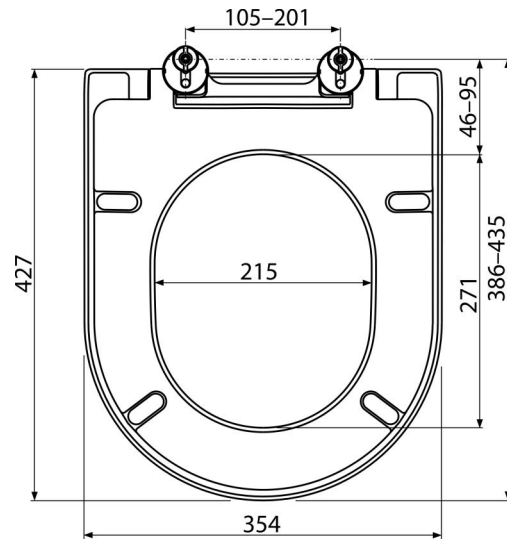

A674S

WC seat SOFTCLOSE, Duroplast

Application

For toilet bowls according to the compatibility table

Features

- Colour-stable material
- Color: white
- CLICK system – easy to clean the ceramic due to the simple seat removal function
- Metal hinges with a white plastic cap universally adjustable in two axes
- Material: duroplast with antibacterial properties (achieved via silver compounds)
- Possibility of tightening the hinge from above with a screwdriver
- SOFTCLOSE – slow-closing safety system

Scope of supply

- Hinges P106B
- WC seat

Order number, Logistic information

Code	EAN	Weight (piece packing palett)	Dimensions (piece packing)	Quantity (packing palett)
A674S	8595580548742	2,47 12,34 316,1 kg	58x445x360 mm	5 120 pcs