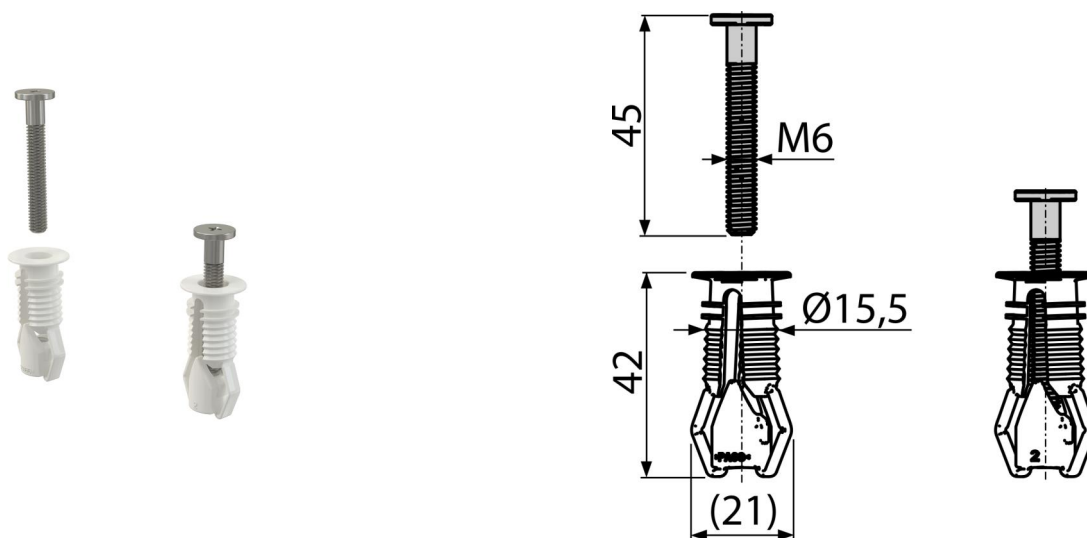

P113

Dowel for top installation of WC seats

Application

For WC hinges P106, P106B and Z0952-ND
For toilet seat A602, A603, A604, A606, A674S, A64SLIM, A67SLIM

Features

- Upper mounting of the hinge thanks to the dowel

Scope of supply

- Dowel 2 pcs
- Stainless steel screw 2 pcs

Order number, Logistic information

Code	EAN	Weight (piece packing palett)	Dimensions (piece packing)	Quantity (packing palett)
P113	8595580548940	0,03 0,03 - kg	50x45x17 mm	1 - pc