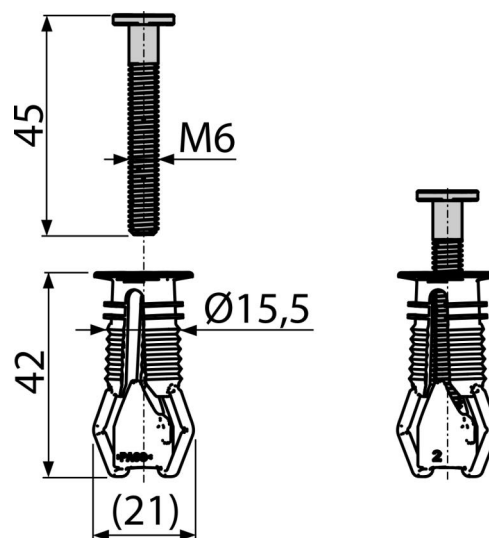

### Application

For WC hinges P106, P106B and Z0952-ND

For toilet seat A602, A603, A604, A606, A674S, A64SLIM, A67SLIM

### Scope of supply

- Dowel 2 pcs
- Stainless steel screw 2 pcs

### Order number, Logistic information

Code	EAN	Weight (piece   packing   palett)	Dimensions (piece   packing)	Quantity (packing   palett)
P113	8595580548940	0,03   0,03   - kg	50x45x17   mm	1   - pc