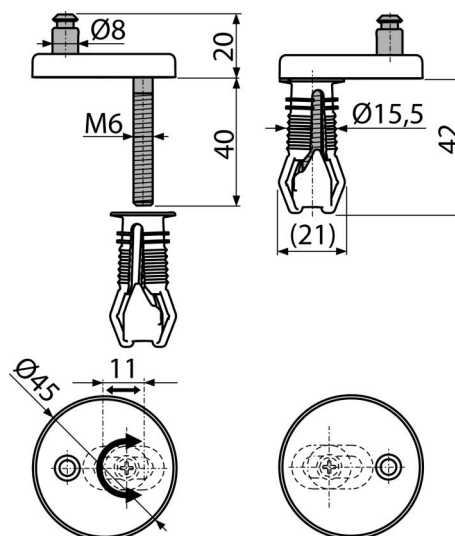

# P105B

Hinges for top installation, white cover

### Application

For bonneted toilet bowls  
 WC pans with limited mounting access  
 For toilet seat A602, A603, A604, A606, A6745

### Scope of supply

- Dowel 2 pcs
- Stainless steel screw 2 pcs
- Hinges with plastic cap 2 pcs

### Order number, Logistic information

Code	EAN	Weight (piece   packing   palett)	Dimensions (piece   packing)	Quantity (packing   palett)
P105B	8595580548957	0,06   0,06   - kg	62×45×45   mm	1   - pc

**Warranty** 2/2 years \*      **Customs code** 39269097