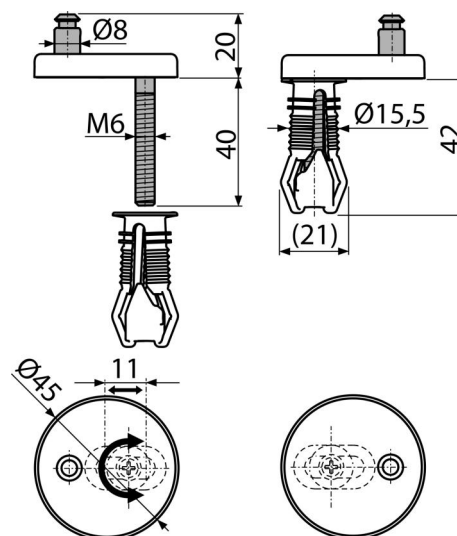

### Application

For bonneted toilet bowls  
 WC pans with limited mounting access  
 For toilet seat A602, A603, A604, A606, A6745

### Scope of supply

- Dowel 2 pcs
- Stainless steel screw 2 pcs
- Hinges with plastic cap 2 pcs

### Order number, Logistic information

Code	EAN	Weight (piece   packing   palett)	Dimensions (piece   packing)	Quantity (packing   palett)
P105B	8595580548957	0,06   0,06   - kg	62×45×45   mm	1   - pc