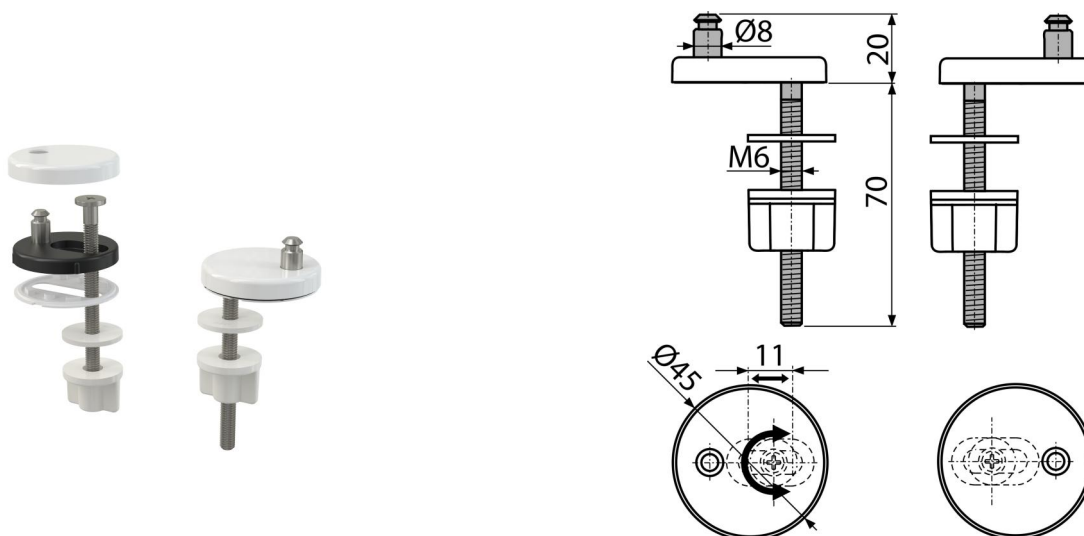

# P106B

Hinges for bottom installation, white cover

### Application

WC pans with limited mounting access  
For toilet seat A602, A603, A604, A606, A674S

### Features

- CLICK system – easy to clean the ceramic due to the simple seat removal function
- Metal body
- Plastic cover – white
- Universally adjustable in two axes

### Scope of supply

- Stainless steel screw and nuts 2 pcs
- Hinges with plastic cap 2 pcs