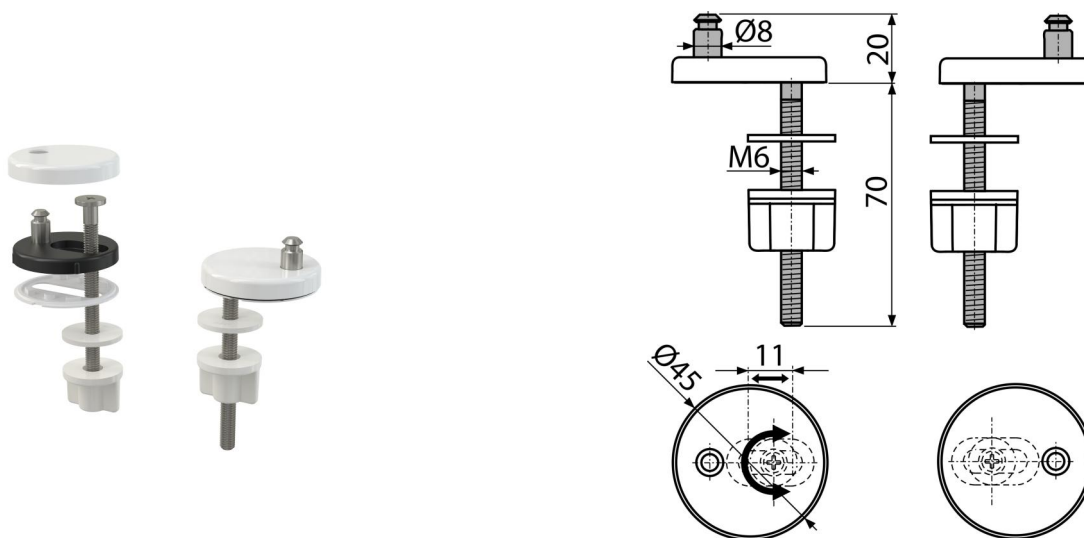

# P106B

Hinges for bottom installation, white cover

### Application

WC pans with limited mounting access  
For toilet seat A602, A603, A604, A606, A674S

### Features

- CLICK system – easy to clean the ceramic due to the simple seat removal function
- Metal body
- Plastic cover – white
- Universally adjustable in two axes

### Scope of supply

- Stainless steel screw and nuts 2 pcs
- Hinges with plastic cap 2 pcs