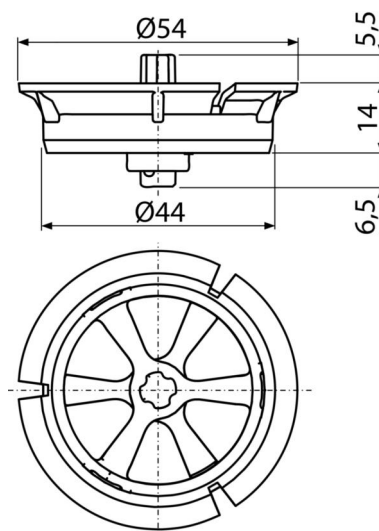

P115

Water flow speed regulator

Application

For pre-wall installation systems Alca (except for Slim)

To reduce the flow of water when flushing the toilet

For flush valves A06, A06E, A02, A03, A05, A07, A2000

Features

- Four options of regulation the flow rate of water by 5%, 15%, 25% or 35%
- Material: polypropylene

Scope of supply

- Regulator

Order number, Logistic information

Code	EAN	Weight (piece | packing | palett)	Dimensions (piece | packing)	Quantity (packing | palett)
P115	8595580550707	0,02 | 2,06 | 85,9 kg	100×30×80 | 590×390×240 mm	100 | 3200 pcs

Warranty

2/2 years *

Customs code

39229000

Norms

EN 14055

Technical specifications

- Control of flow rate 1,65-2,5 l/s