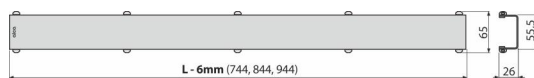

SPACE-750M

Grid for shower drain, stainless steel-matt

Application

For ALCA shower drains: APZ13, APZ23

Features

- Material: stainless steel AISI 304, DIN 1.4301
- U-profile made of stainless steel: matt

Scope of supply

- Dismantling hook
- Plastic spacer pad
- Grid

Order number, Logistic information

Code	EAN	Weight (piece packing palett)	Dimensions (piece packing)	Quantity (packing palett)
SPACE-750M	8595580552190	750 mm 0,85 0,85 - kg	755x76x40 mm	1 - pc