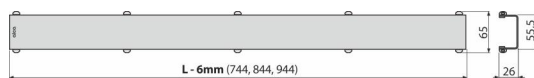

# SPACE-850M

Grid for shower drain, stainless steel-matt

### Order number, Logistic information

Code	EAN	Weight (piece   packing   palett)	Dimensions (piece   packing)	Quantity (packing   palett)
SPACE-850M	8595580552237	850 mm 0,93   0,93   - kg	855x76x40   mm	1   - pc