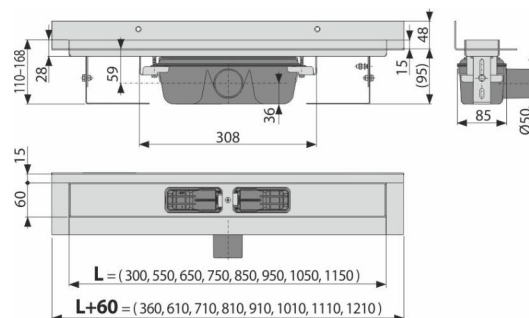

## Application

- For wheelchair access
- For drainage of floor-level showers
- For installation directly to the wall
- For full grids, grid FLOOR for embedding tiles and prismatic grid GAP
- For indoor use

## Features

- The collar and trap are protected by foil, and the channel itself by a polystyrene insert
- Trap material: polypropylene
- Shower drain material: stainless steel 2 mm, AISI 304, DIN 1.4301
- Mechanically cleanable trap up to the waste pipe
- Possibility to buy a combined odour trap
- Linear drain from stainless steel (hardened by pickling, passivation and electrochemical polishing)
- For inserting full grids – stainless steel, tempered glass, synthetic stone, grid for embedding tiles and prismatic grid
- Self-adhesive tape for quality waterproofing
- Trap firmly connected to the drain – 100% waterproofing
- Installation height from 95 mm
- Adjustable height
- The high flow rate is achieved due to the double compartment trap system
- 25 years guarantee

## Order number, Logistic information

Code	EAN	Weight (piece   packing   palett)	Dimensions (piece   packing)	Quantity (packing   palett)
APZ16-750	8595580553043	750 mm 4,19   33,53   120,6 kg	820×205×160   mm	8   24 pcs
<b>Warranty</b> 2/25 years *	<b>Norms</b> EN 1253			

## Technical specifications

- Total installation height 110-168 mm
- Minimum thickness of concrete 95 mm
- Resistance of odour trap against the pressure 982 Pa
- Waste pipe diameter 50 mm
- Flow rate 60-68,8 l/min
- Load class K3 300 kg
- Odour trap 50 mm