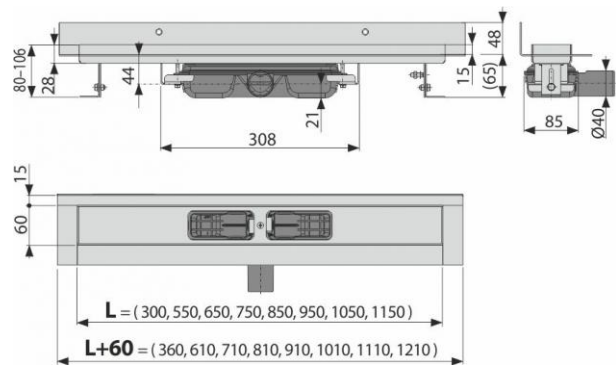

APZ116-300 Wall Low

Shower drain with an edge for full grids and fixed vertical flange to the wall

Application

- For indoor use
- For drainage of floor-level showers
- For installation directly to the wall
- For full grids, grid FLOOR for embedding tiles and prismatic grid GAP
- For wheelchair access

Features

- Linear drain from stainless steel (hardened by pickling, passivation and electrochemical polishing)
- For inserting full grids - stainless steel, tempered glass, synthetic stone, grid for embedding tiles and prismatic grid
- Installation height from 65 mm
- Adjustable height
- The trap is firmly connected to the drain channel - 100% waterproofing
- Self-adhesive waterproofing tape for quality waterproofing
- Mechanically cleanable trap up to the waste pipe
- The collar and trap are protected by foil, and the channel itself by a polystyrene insert
- The high flow rate is achieved due to the double compartment trap system
- Possibility to buy a combined odour trap
- 25 years guarantee
- Trap material: polypropylene

Norms

EN 1253

Scope of supply

- The shower drain is assembled with the odour trap
- Anchoring set: screw Ø6×50 - 2 pcs, dowel Ø10 - 2 pcs, screw Ø4,2×38 - 3 pcs, dowel Ø8 - 3 pcs
- Self-adhesive waterproofing tape
- The collar and the odour trap inlet are covered by the protective foil

Order number

Code	EAN
APZ116-300	8595580553098

Technical specifications

- Odour trap 28 mm
- Flow rate 32 l/min
- Resistance of odour trap against the pressure 575 Pa
- Waste pipe diameter 40 mm
- Minimum thickness of concrete 65 mm
- Total installation height 80-106 mm
- Load class K3 300 kg