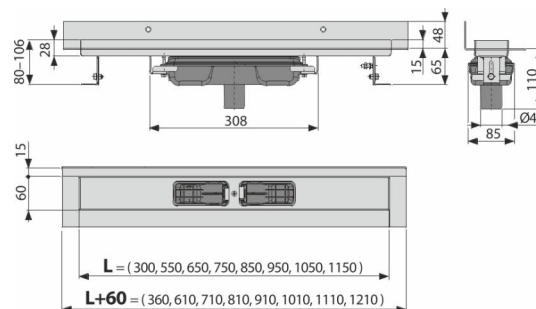

## Application

- For wheelchair access
- For drainage of floor-level showers
- For installation close to the wall
- For full grids, grid FLOOR for embedding tiles and prismatic grid GAP
- For indoor use

## Features

- The collar and trap are protected by foil, and the channel itself by a polystyrene insert
- Trap material: polypropylene
- Shower drain material: stainless steel 2 mm, AISI 304, DIN 1.4301
- Mechanically cleanable trap up to the waste pipe
- Possibility to buy a combined odour trap
- Linear drain from stainless steel (hardened by pickling, passivation and electrochemical polishing)
- For inserting full grids – stainless steel, tempered glass, synthetic stone, grid for embedding tiles and prismatic grid
- Self-adhesive tape for quality waterproofing
- Trap firmly connected to the drain – 100% waterproofing
- Installation height from 65 mm
- Adjustable height
- The high flow rate is achieved due to the double compartment trap system
- 25 years guarantee

## Order number, Logistic information

Code	EAN	Weight (piece   packing   palett)	Dimensions (piece   packing)	Quantity (packing   palett)
APZ1116-950	8595580553302	950 mm 4,68   37,46   132,4 kg	1020×205×160   mm	8   24 pcs

## Technical specifications

- Total installation height 80-110 mm
- Minimum thickness of concrete 65 mm
- Resistance of odour trap against the pressure 982 Pa
- Waste pipe diameter 40 mm
- Flow rate 40 l/min
- Load class K3 300 kg
- Odour trap 30 mm