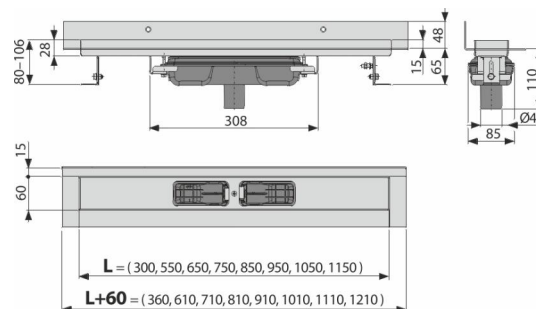

## Application

- For wheelchair access
- For drainage of floor-level showers
- For installation close to the wall
- For full grids, grid FLOOR for embedding tiles and prismatic grid GAP
- For indoor use

## Features

- The collar and trap are protected by foil, and the channel itself by a polystyrene insert
- Trap material: polypropylene
- Shower drain material: stainless steel 2 mm, AISI 304, DIN 1.4301
- Mechanically cleanable trap up to the waste pipe
- Possibility to buy a combined odour trap
- Linear drain from stainless steel (hardened by pickling, passivation and electrochemical polishing)
- For inserting full grids – stainless steel, tempered glass, synthetic stone, grid for embedding tiles and prismatic grid
- Self-adhesive tape for quality waterproofing
- Trap firmly connected to the drain – 100% waterproofing
- Installation height from 65 mm
- Adjustable height
- The high flow rate is achieved due to the double compartment trap system
- 25 years guarantee

## Order number, Logistic information

Code	EAN	Weight (piece   packing   palett)	Dimensions (piece   packing)	Quantity (packing   palett)
APZ1116-1150	8595580553326	1150 mm 5,30   42,42   147,3 kg	1220×205×160   mm	8   24 pcs

## Technical specifications

- Total installation height 80-110 mm
- Minimum thickness of concrete 65 mm
- Resistance of odour trap against the pressure 982 Pa
- Waste pipe diameter 40 mm
- Flow rate 40 l/min
- Load class K3 300 kg
- Odour trap 30 mm