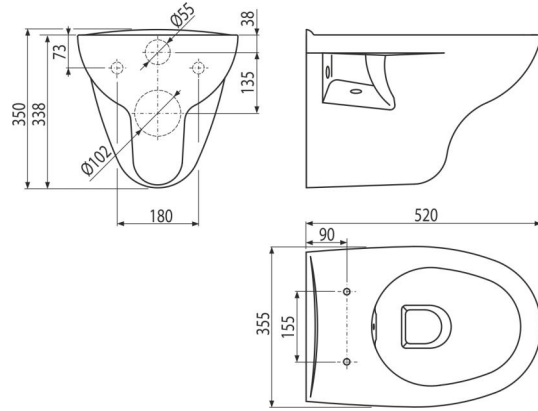

WC RIMFLOW

Wall-hung WC

Application

For installing on pre-wall installation systems
For wall mounting

Features

- Color: white
- Without flushing rim – for easy maintenance and cleaning
- Deep flushing
- Compatible with WC seats A601–A606, A60, A64, A66, A67Slim
- Material: ceramic
- Attachment pitch 180 mm

Scope of supply

- Toilet bowl

Order number, Logistic information

Code	EAN	Weight (piece packing palett)	Dimensions (piece packing)	Quantity (packing palett)
WC RIMFLOW	8595580558192	17,50 17,50 230,0 kg	555x390x365 mm	1 12 pcs

Warranty **Customs code**
2/2 years * 69109000

Technical specifications

- Volume of flushing 3/6 l