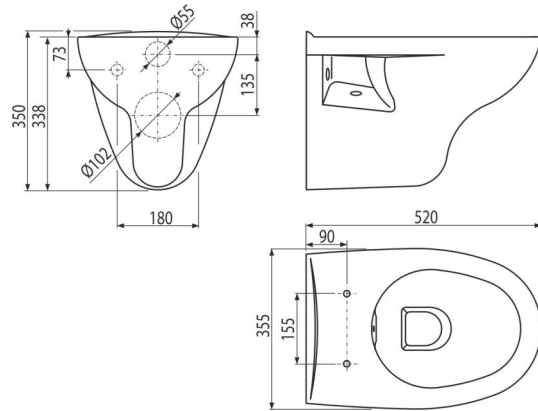

WC RIMFLOW

Wall-hung WC

Application

For installing on pre-wall installation systems
For wall mounting

Features

- Color: white
- Without flushing rim – for easy maintenance and cleaning
- Deep flushing
- Compatible with WC seats A601–A606, A60, A64, A66, A67Slim
- Material: ceramic
- Attachment pitch 180 mm

Scope of supply

- Toilet bowl

Order number, Logistic information

Code	EAN	Weight (piece packing palett)	Dimensions (piece packing)	Quantity (packing palett)
WC RIMFLOW	8595580558192	17,50 17,50 230,0 kg	555x390x365 mm	1 12 pcs

Warranty

2/2 years *

Technical specifications

- Volume of flushing 3/6 l