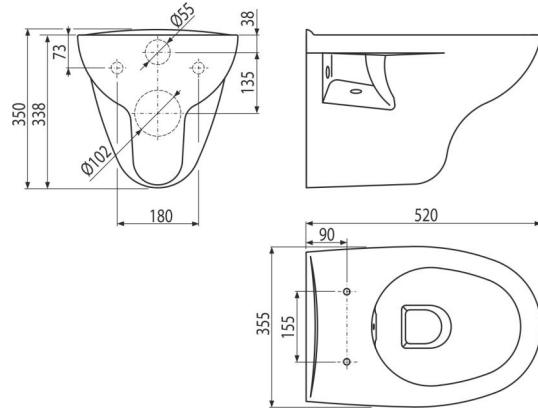

WC RIMFLOW

Wall-hung WC

Application

For installing on pre-wall installation systems
For wall mounting

Features

- Color: white
- Without flushing rim – for easy maintenance and cleaning
- Deep flushing
- Compatible with WC seats A601–A606, A60, A64, A66, A67Slim
- Material: ceramic
- Attachment pitch 180 mm

Scope of supply

- Toilet bowl

Order number, Logistic information

Code	EAN	Weight (piece packing palett)	Dimensions (piece packing)	Quantity (packing palett)
WC RIMFLOW	8595580558192	17,50 17,50 230,0 kg	555x390x365 mm	1 12 pcs

Warranty

2/2 years *

Technical specifications

- Volume of flushing 3/6 l