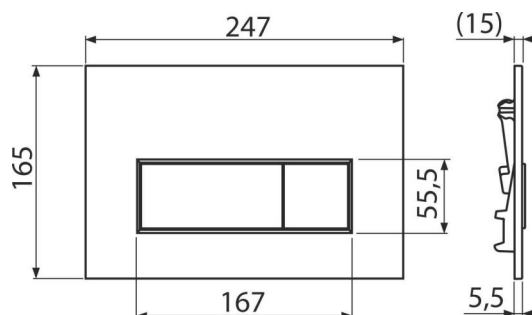

M570 THIN

Flush plate for pre-wall installation systems, white-polished

Application

For pre-wall installation systems and concealed WC cisterns

Features

- Double-acting mechanical flushing
- Compatible for all pre-wall installation systems and cisterns for building into solid walls ALCAPLAST
- Material: plastic
- Surface finish: white
- The flush plate thanks to its profile stands out only 5.5 mm above the tiles

Scope of supply

- Template for correct flush plate setup
- Flushing mechanism screws 2 pcs
- Flush plate
- Fixing frame of the flush plate
- Threaded frame clamp 2 pcs

Order number, Logistic information

Code	EAN	Weight (piece packing palett)	Dimensions (piece packing)	Quantity (packing palett)
M570	8595580558604	0,3277 8,1925 229,3900 kg	250x170x36 595x395x245 mm	25 700 pcs

Warranty 2/2 years * Customs code 39269097