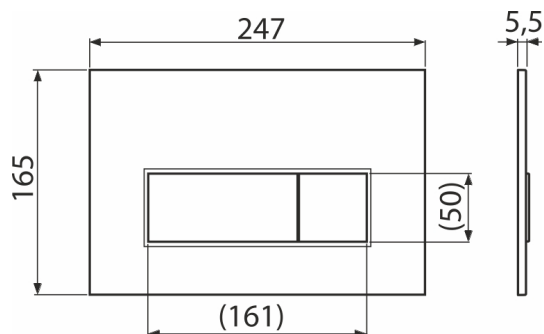

M570

Flush plate for pre-wall installation systems, white-polished

Application

For pre-wall installation systems and concealed WC cisterns

Features

- Double-acting mechanical flushing
- Compatible for all pre-wall installation systems and cisterns for building into solid walls Alca
- Material: plastic
- Surface finish: white
- The flush plate thanks to its profile stands out only 5.5 mm above the tiles

Scope of supply

- Template for correct flush plate setup
- Flushing mechanism screws 2 pcs
- Flush plate
- Fixing frame of the flush plate
- Threaded frame clamp 2 pcs

Order number, Logistic information

Code	EAN	Weight (piece packing palett)	Dimensions (piece packing)	Quantity (packing palett)
M570	8595580558604	0,35 8,66 262,5 kg	250x170x36 595x395x245 mm	25 700 pcs

Warranty

2/2 years *

Technical specifications